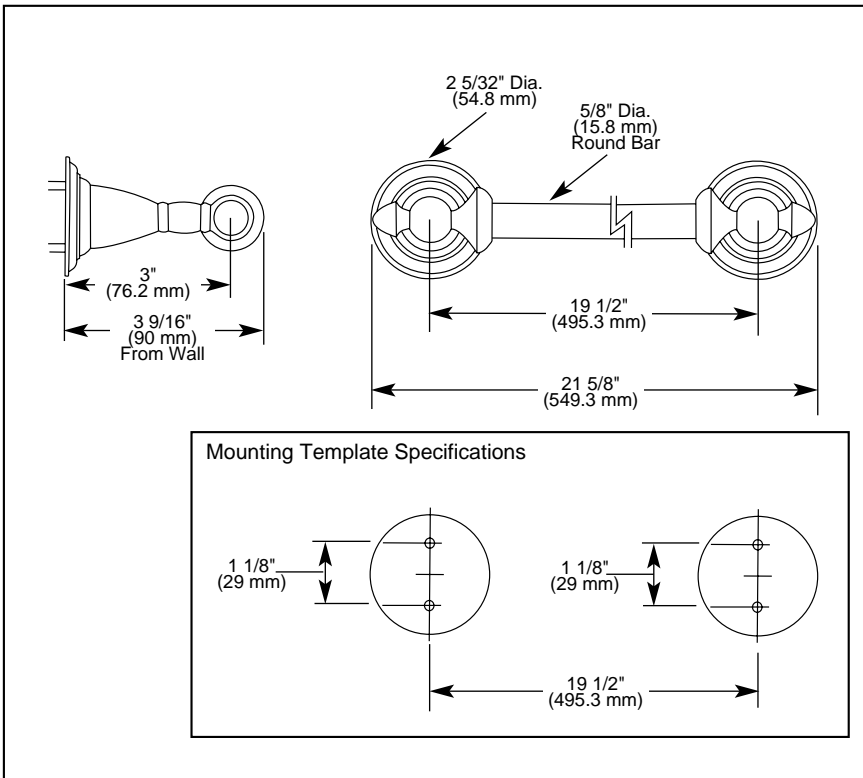

## ACCESSORIES

- Victorian<sup>®</sup> Series
- 18" Towel bar

Submitted Model No.: \_\_\_\_\_

Specific Features: \_\_\_\_\_

### STANDARD SPECIFICATIONS:

- Wood blocking is preferable behind all wall surfaces. If wood blocking is not available, the following fasteners are suggested: Tile/Masonry-Plastic or lead Anchors Plaster/drywall-Toggle bolts.
- Mounting hardware and mounting template included with product.