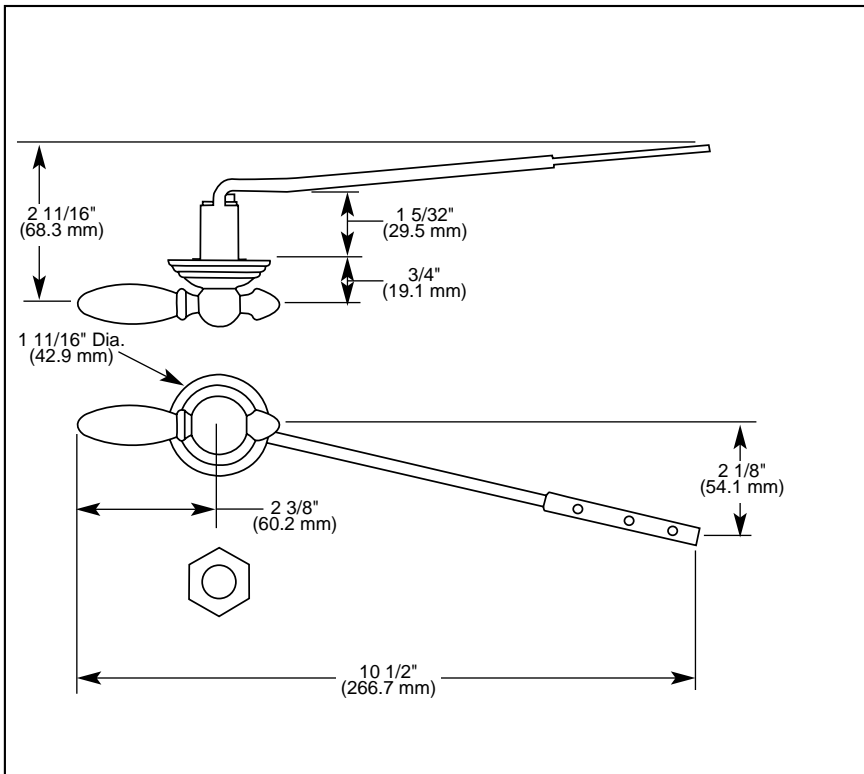

DELTA[®]

ACCESSORIES

- Victorian[®] Series
- Front Mount Toilet Tank Lever

Submitted Model No.: _____

Specific Features: _____

STANDARD SPECIFICATIONS:

- Installation instructions included with product.

WARRANTY