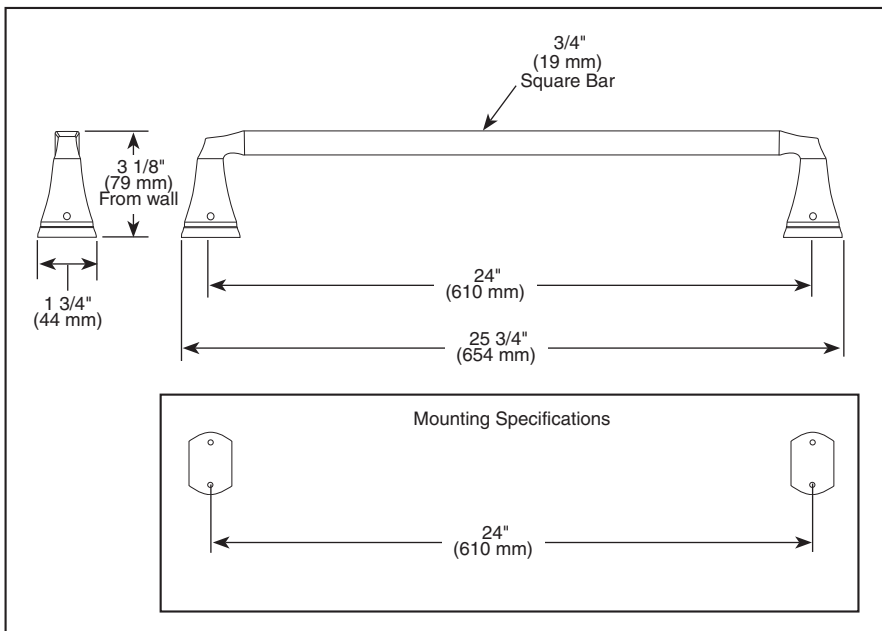

## ACCESSORIES

- Dryden™ Bath Collection
- 24" Towel Bar

Submitted Model No.: \_\_\_\_\_  
Specific Features: \_\_\_\_\_

### STANDARD SPECIFICATIONS:

- Wood blocking is preferable behind all wall surfaces. If wood blocking is not available, the following fasteners are suggested: Tile/Masonry-Plastic or lead Anchors Plaster/drywall-Toggle bolts.
- Mounting hardware and mounting template included with product.