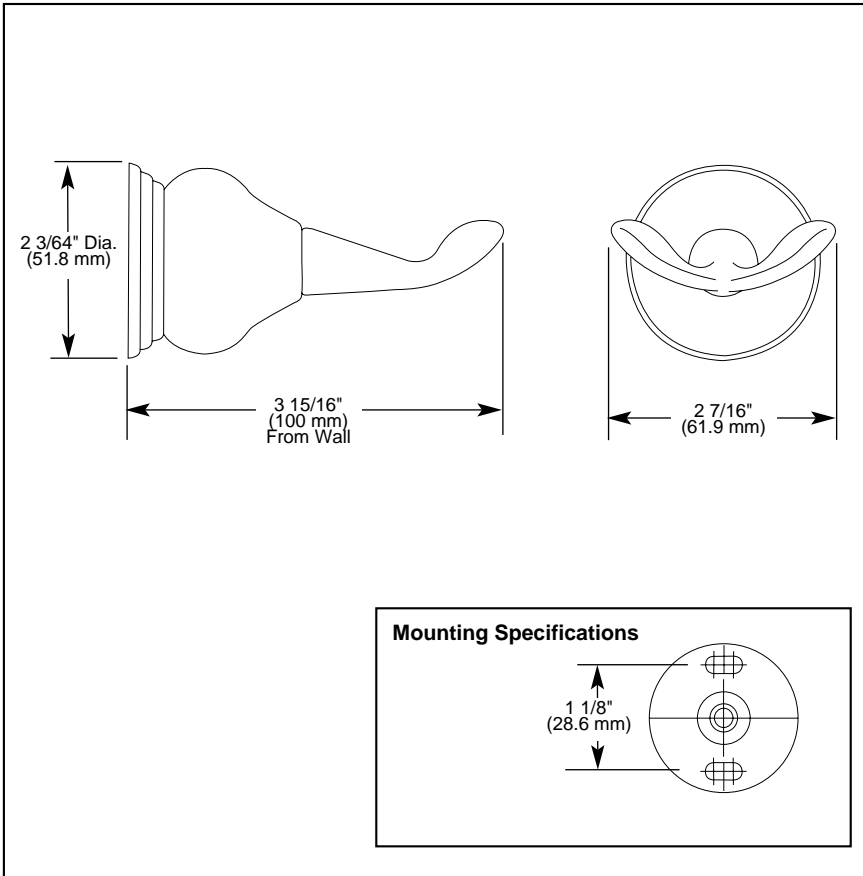

DELTA®

ACCESSORIES

- Traditional Series
- Double Robe Hook

STANDARD SPECIFICATIONS:

- Wood blocking is preferable behind all wall surfaces. If wood blocking is not available, the following fasteners are suggested: Tile/Masonry-Plastic or lead Anchors Plaster/drywall-Toggle bolts.
- Mounting hardware and mounting instructions included with product.

WARRANTY

- Lifetime Faucet and Finish Limited Warranty to the original consumer purchaser to be free from defects in material and workmanship.
- 5 Year Limited Warranty for usage in all industrial, commercial and business applications.

Indianapolis, Indiana 46280
A Division of Masco Corporation of Indiana
© 2006 Masco Corporation of Indiana

Delta reserves the right (1) to make changes in specifications and materials, and (2) to change or discontinue models, both without notice or obligation. Dimensions are for reference only. See current full-line price book for finish options and product availability.