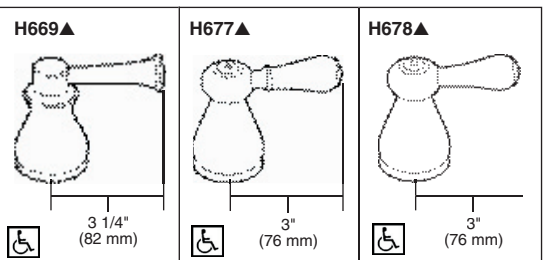

Available LHP Handle Options

▲ Designate proper finish suffix