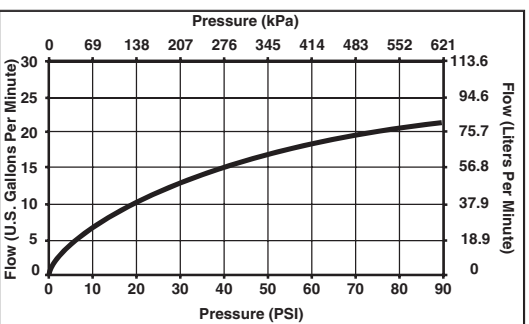

Available LHP Handle Options

▲ Designate proper finish suffix