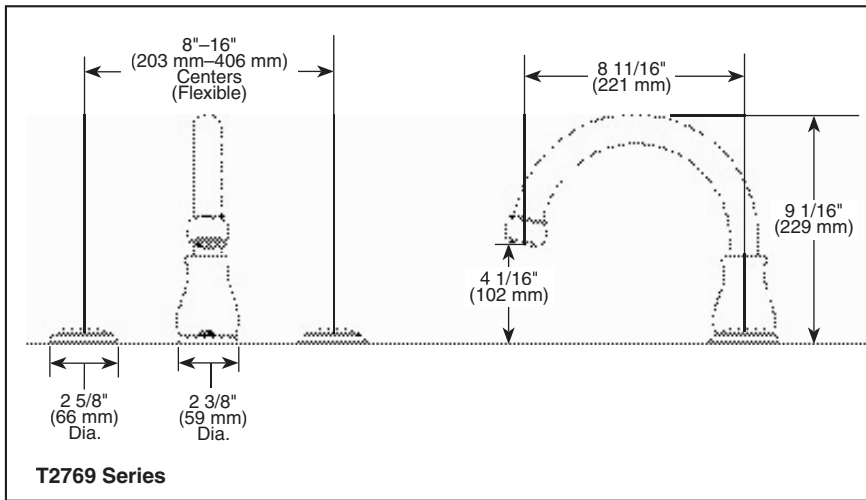

# ROMAN TUB/WHIRLPOOL FAUCET TRIM

- Orleans™ Bath Series
- Two Handle Roman Tub Faucet
- Three Hole Installation (T2769)
- Four Hole Installation (T4769)
- Rough-In Kit Must Also be Ordered to Complete Installation

### TRIM STANDARD SPECIFICATIONS:

- Trim Only for two handle Roman Tub faucet for concealed mounting.
- 8 11/16" (221 mm) long slip-on rigid spout.
- Less Handle Program. See handle options below.
- Temperature and volume controlled with handles.
- Rough-In kit must also be ordered to complete installation. There are separate specification sheets on each rough-in kit if more details are required.
- Handshower includes double check valves for backflow prevention.