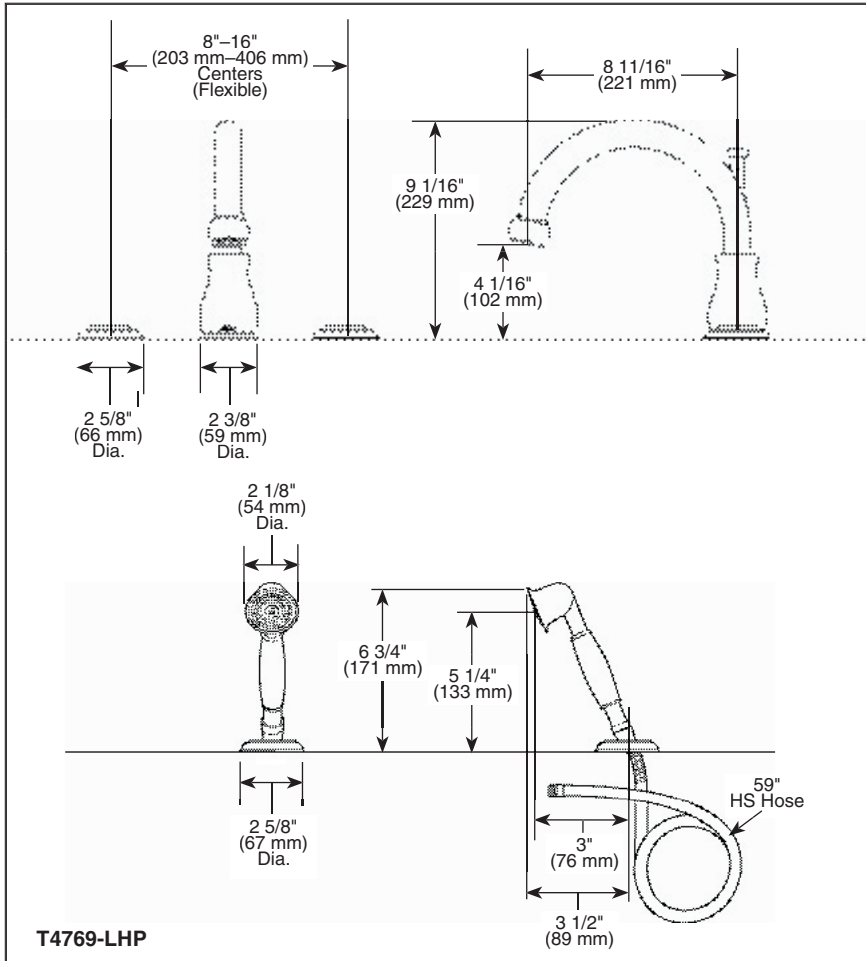

# ROMAN TUB/WHIRLPOOL FAUCET TRIM

- Orleans™ Bath Series
- Two Handle Roman Tub Faucet
- Three Hole Installation (T2769)
- Four Hole Installation (T4769)
- Rough-In Kit Must Also be Ordered to Complete Installation

### TRIM STANDARD SPECIFICATIONS:

- Trim Only for two handle Roman Tub faucet for concealed mounting.
- 8 11/16" (221 mm) long slip-on rigid spout.
- Less Handle Program. See handle options below.
- Temperature and volume controlled with handles.
- Rough-In kit must also be ordered to complete installation. There are separate specification sheets on each rough-in kit if more details are required.
- Handshower includes double check valves for backflow prevention.