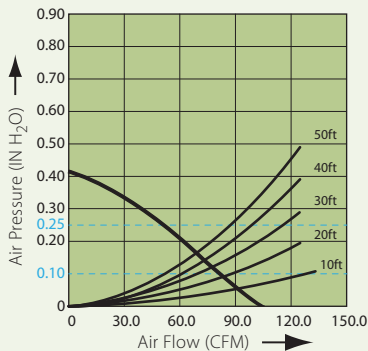

Delta Breez Ventilation Fan / Light Combo Specifications

VFB25ACL
(80 CFM)

Dimensions

UNIT: INCH

Fan Curve

Description

Low noise ceiling mount ventilating fan with DC Motor and light rated for continuous running. Evaluated by Underwriter Laboratories and conforms to both UL and cUL safety standards.

Motor/Blower

- Power Rating of 120volts/60Hz.
- DC Brushless motor engineered to run continuously.
- Motor equipped with thermal cutoff fuse.
- Permanently lubricated motor.

Housing

- Galvanized steel body.
- Detachable 4" diameter duct adapter.
- Built in backdraft damper.
- Easy installation.

Grille

- Attractive design using ABS material.

Light

- One GU24 26-Watt compact fluorescent lamp included.
- One E12 4-Watt night-light included.

Warranty

- 3 year limited warranty.

Features

- For ceiling mount only, air flow of 80 CFM ($\pm 10\%$) and 0.6 Sones at 0.1" static pressure.
- Power consumption approximately 9.6 Watts with an efficiency rating approximately 9.6 CFM/Watt at 0.1" static pressure.
- Duct diameter no less than 4".
- UL and cUL listed for tub/shower enclosure when used with GFCI branch circuit wiring.

DC Motor Technology

- Built in soft start function to increase bearings life.
- Automatically powers OFF when impeller is locked abnormally.

Specifications

VFB25ACL	4" Duct (Standard)	
Static Pressure (Inches w.g.)	0.1	0.25
Air Flow (CFM)	80	50.5
Sones	0.6	1.0
Power Consumption (Watts)	9.6	10.0
Energy Efficiency (CFM/Watt)	8.50	5.02
Speed (RPM)	904	1095
Current (Amps)	0.15 @ 120 Vac	
Power Rating (V/Hz)	120 / 60	
Lamp (Watts)	26	
Night-light (Watts)	4	