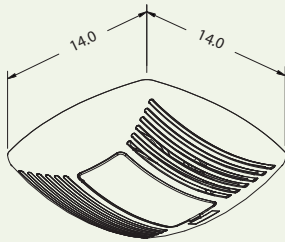

Delta Breez Ventilation Fan / Light Combo Specifications

VFB25ACL
(80 CFM)

Dimensions

UNIT: INCH

Fan Curve

Description

Low noise ceiling mount ventilating fan with DC Motor and light rated for continuous running. Evaluated by Underwriter Laboratories and conforms to both UL and cUL safety standards.