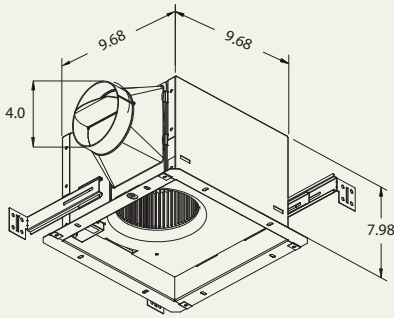

Delta Breez Ventilation Fan / Light Combo Specifications

VFB25ACL
(80 CFM)

Dimensions

UNIT: INCH

Fan Curve

Description

Low noise ceiling mount ventilating fan with DC Motor and light rated for continuous running. Evaluated by Underwriter Laboratories and conforms to both UL and cUL safety standards.

Grille

- Attractive design using ABS material.

Light

- One GU24 26-Watt compact fluorescent lamp included.
- One E12 4-Watt night-light included.

Warranty

- 3 year limited warranty.

Features

- For ceiling mount only, air flow of 80 CFM ($\pm 10\%$) and 0.6 Sones at 0.1" static pressure.
- Power consumption approximately 9.6 Watts with an efficiency rating approximately 9.6 CFM/Watt at 0.1" static pressure.
- Duct diameter no less than 4".
- UL and cUL listed for tub/shower enclosure when used with GFCI branch circuit wiring.