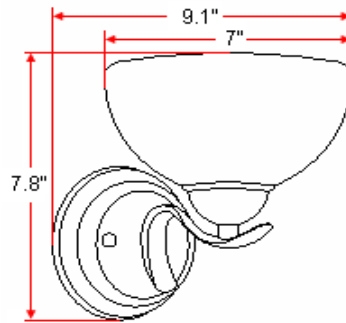

TREVIE 1 LT Wall Mount

Specifications

Material Construction:	Formed Steel
Lens:	Alabaster Glass
Lamp Type & Wattage:	One 60W, medium base incandescent lamp
Mounting:	Wall mounted; Suitable for up/down mounting
Finish:	Satin Nickel (US15)
Voltage:	120V
Weight:	2.0 lbs
Companion Fixtures:	Chandeliers, wall/vanity lights, ceiling mounts, pendants & island lights

Dimensions

Warranty & Compliances

Warranty	10 Year Limited Warranty
UL	UL/cUL; Suitable for damp locations
ADA	N/A
EnergyStar	N/A

Companion Fixtures

1 LT Wall Mount	512517	
2 LT Wall Mount	512509	
3 LT Vanity Light	512541	
4 LT Vanity Light	512558	
2 LT Ceiling Mount	512475	
3 LT Chandelier	512582	
5 LT Chandelier	512483	
9 LT Chandelier	512491	
Island Light	512574	
Pendant	512566	
Mini Pendant	512590	