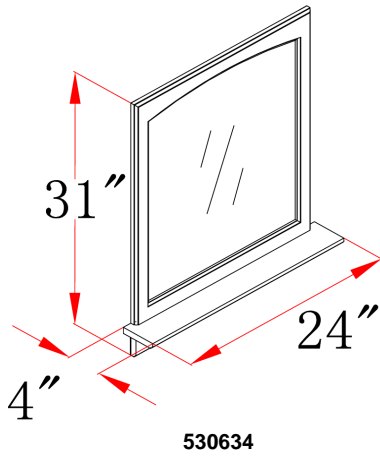

Richland Mirror

Specifications

- Fully assembled
- Solid oak frame
- 1 shelf
- Durable water-resistant finish

Dimensions

Warranty & Compliances

Warranty Limited 1 year warranty
California 93120 Compliant

Order Codes & Finishes/Colors

26" w x 4" d x 31" h 530634
38" w x 4" d x 31" h 530543

Type:
Job:
Order Code:
Approvals:

Design House reserves the right to make changes in materials, specifications & models at any time. Design House also reserves the right to discontinue product without notice or obligation.