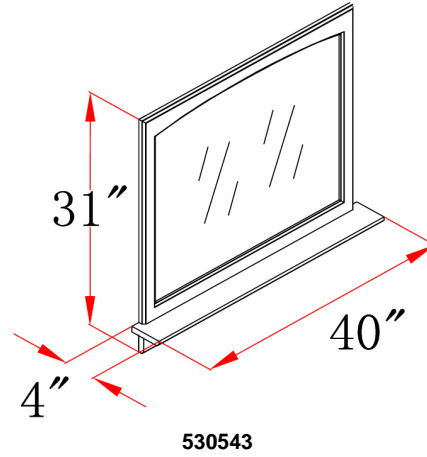

Richland Mirror

Specifications

- Fully assembled
- Solid oak frame
- 1 shelf
- Durable water-resistant finish

Dimensions

Warranty & Compliances

Warranty Limited 1 year warranty
California 93120 Compliant

Order Codes & Finishes/Colors

26" w x 4" d x 31" h 530634
38" w x 4" d x 31" h 530543

Type:
Job:
Order Code:
Approvals:

Design House reserves the right to make changes in materials, specifications & models at any time. Design House also reserves the right to discontinue product without notice or obligation.