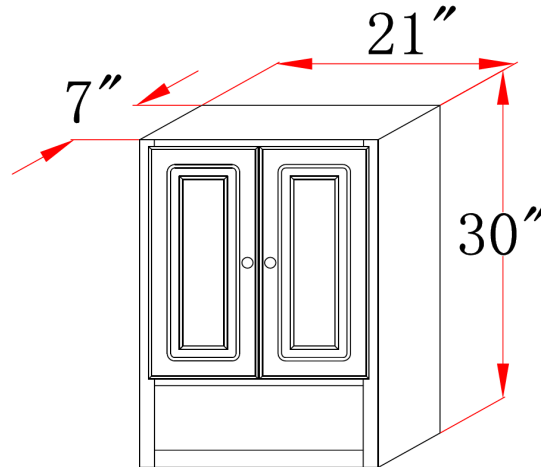

## Specifications

- 1 adjustable shelf
- 1/2" plywood sides
- Concealed adjustable hinges
- White gloss finish with satin nickel hardware
- Cam-lock connectors for fast & easy assembly

## Dimensions

## Order Codes & Finishes/Colors

21" w x 7" d x 30" h

531319

Type:
Job:
Order Code:
Approvals: