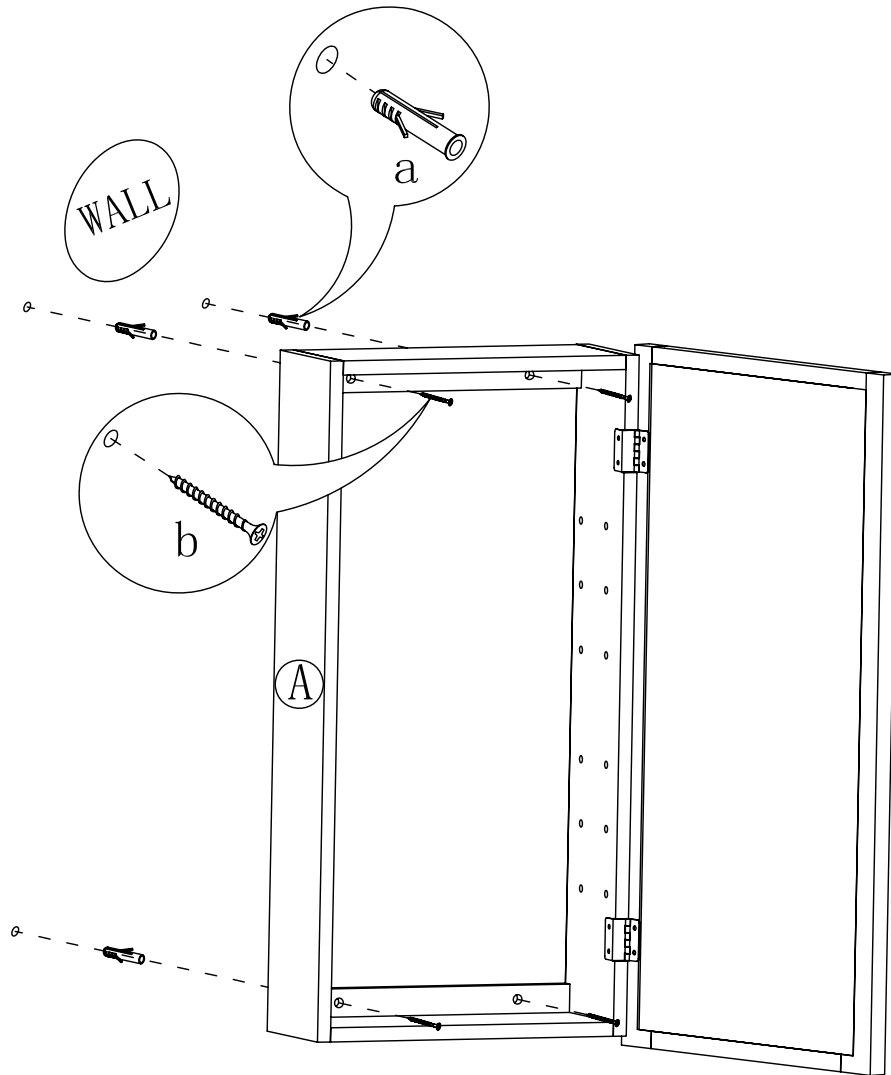

www.todaysdesignhouse.com

541326
ASSEMBLY INSTRUCTIONS

DHI Corp. • 5205 W. Donges Bay Rd. • Mequon, WI 53092 • 800.558.8700

PARTS LIST:

ADJUSTABLE PANEL 2PCS

HARDWARE LIST:

a. WALL ANCHOR 4PCS

b. 2" L FLAT HEAD SCREW 4PCS

c. PIN 8PCS

STEP 1

STEP 2