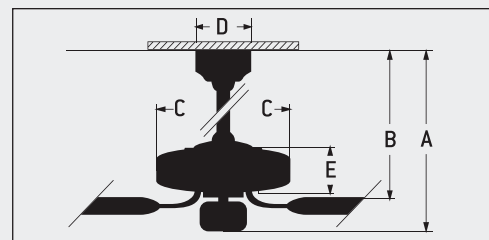

CEILING DROP DIMENSIONS

A: 6" DR - 16.75"
B: 6" DR - 13"
C: 12.20"

D: 5.12"
E: 6.25"
*DR=Downrod

"Compare: 49" to 60" ceiling fans have airflow efficiencies ranging from approximately 51 to 176 cubic feet per minute per watt at high speed."