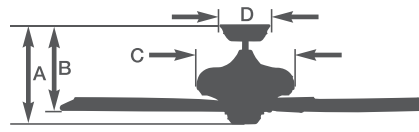

A: 15.8" B: 12.0" C: 9.5" D: 6.5"

moving air in style.®