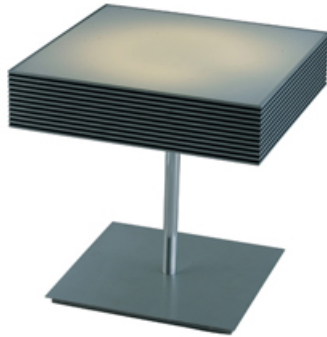

Product Specifications for E22184-11

Job Name:	Job Type:
Quantity:	Comments:

E22184-11
Alumina 1-Light Table Lamp

Finish

Glass/Shade
Matte White

Product Category

Lamping

Number of Bulb(s)	1
Light Type	Fluorescent
Bulb Type	T5
Max Bulb Wattage	40
Max Fixture Wattage	40
Rated Life	N/A
Rated Lumens	N/A
Color Temp	N/A
Bulb(s) Included	No
Light Up/Down	N/A
Beam Spread	N/A
CRI	N/A
Photo Cell Included	N/A
Ballast/Driver/Transformer	No
Dimmable	No

Measurements

Width	19.50"
Height	19.50"
Length	N/A
Extension	N/A
Back Plate Width	N/A
Back Plate Height	N/A
HCO	N/A
Min Overall Height	N/A
Max Overall Height	N/A
Hanging Weight	44.66 lb(s)
Height Adjustable	N/A
Slope	N/A
Chain Length	N/A
Wire Length	N/A
Canopy Width	N/A
Canopy Height	N/A
Canopy Length	N/A