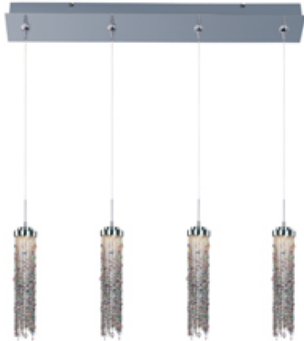

Product Specifications for E94989-148PC

Job Name:	Job Type:
Quantity:	Comments:

E94989-148PC
Bianca 4-Light LED RapidJack Pendant and Canopy

Finish
 Polished Chrome

Glass/Shade
 Multi Color

Product Category
 Multi-Light Pendant

Lamping

Number of Bulb(s)	4
Light Type	LED
Bulb Type	LED
Max Bulb Wattage	7.5
Max Fixture Wattage	30
Rated Life	N/A
Rated Lumens	±2,100
Color Temp	N/A
Bulb(s) Included	Yes
Light Up/Down	N/A
Beam Spread	N/A
CRI	N/A
Photo Cell Included	N/A
Ballast/Driver/Transformer	No
Dimmable	N/A

Measurements

Width	4.50"
Height	11.00"
Length	34.50"
Extension	N/A
Back Plate Width	N/A
Back Plate Height	N/A
HCO	N/A
Min Overall Height	N/A
Max Overall Height	134.00"
Hanging Weight	7.00 lb(s)
Height Adjustable	Yes
Slope	N/A
Chain Length	N/A
Wire Length	N/A
Canopy Width	N/A
Canopy Height	N/A
Canopy Length	N/A