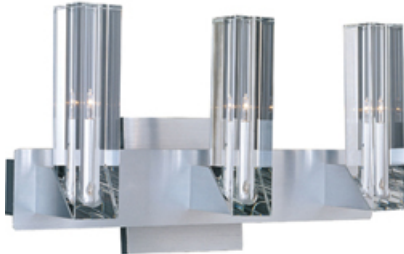

Product Specifications for E20283-20

Job Name:	Job Type:
Quantity:	Comments:

E20283-20
Alpha-V 3-Light Bath Vanity

Finish

Brushed Aluminum

Glass/Shade

Crystal

Product Category

Bath Vanity

Lamping

Number of Bulb(s)	3
Light Type	Xenon
Bulb Type	12V G4
Max Bulb Wattage	20
Max Fixture Wattage	60
Rated Life	±2,000 Hours
Rated Lumens	±960
Color Temp	±2,900 K
Bulb(s) Included	Yes
Light Up/Down	N/A
Beam Spread	N/A
CRI	N/A
Photo Cell Included	N/A
Ballast/Driver/Transformer	Yes
Dimmable	Low-Voltage