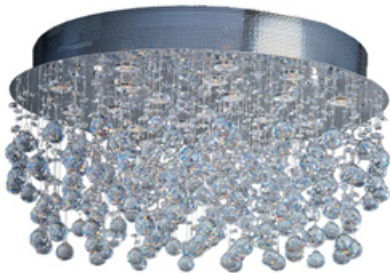

Product Specifications for E20794-20

Job Name:	Job Type:
Quantity:	Comments:

E20794-20
Cascada 18-Light Flush Mount

Finish
Polished Chrome

Glass/Shade
Crystal

Product Category
Flush Mount

Lamping

Number of Bulb(s)	18
Light Type	Halogen
Bulb Type	GU10 MR16
Max Bulb Wattage	50
Max Fixture Wattage	900
Rated Life	±2,000 Hours
Rated Lumens	±30,600
Color Temp	±2,900 K
Bulb(s) Included	Yes
Light Up/Down	N/A
Beam Spread	N/A
CRI	N/A
Photo Cell Included	N/A
Ballast/Driver/Transformer	No
Dimmable	Standard

Measurements

Width	31.50"
Height	17.00"
Length	N/A
Extension	N/A
Back Plate Width	N/A
Back Plate Height	N/A
HCO	N/A
Min Overall Height	N/A
Max Overall Height	N/A
Hanging Weight	82.50 lb(s)
Height Adjustable	N/A
Slope	N/A
Chain Length	N/A
Wire Length	N/A
Canopy Width	N/A
Canopy Height	N/A
Canopy Length	N/A