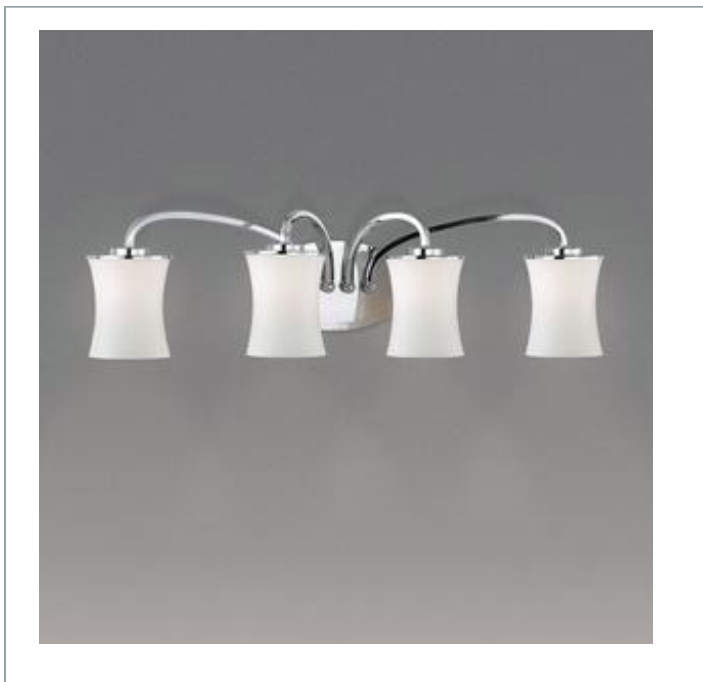

## DORADO , 4-LIGHT BATHBAR

### Product Specifications

Model No.: 19407  
 Height: 7.75"  
 Extension: 7"  
 Length: 28.5"  
 Est. Shipping Weight: 6.809 lbs  
 No. of Bulbs: 4  
 Bulb Wattage: 60 watts  
 Bulb Type: A19   
 Bulb Base: E26  
 Bulb Voltage: 120 volts

### Options Available

ITEM CODE	FINISH	SHADE
19407-029	aged bronze	opal
19407-012	chrome	opal

### Colour / Shades Available

FINISH	SHADE
aged bronze 	opal
chrome 	opal

Curvaceously cut shades are audaciously pointed downwards in a display of omniscient illumination. The slender arc of the smooth onyx arms demonstrates the fluid structure of the design, making Dorado a classic representation of the artistic mastery Eurofase is known for.