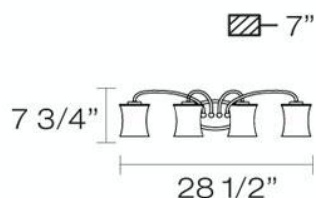

Project Information

Job Name: _____ Date: _____ Type: _____
Comments: _____