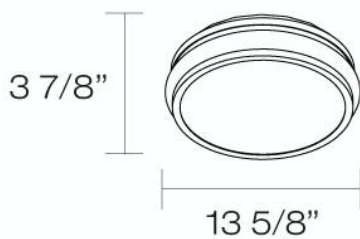

✉ 33 West Beaver Creek Road Richmond Hill
Ontario Canada L4B 1L8
☎ 800.660.5391
📠 800.660.5390
✉ info@eurofase.com
🌐 www.eurofase.com

ORFUS , 1-LIGHT FLUSHMOUNT MEDIUM

Product Specifications

Collection: Illuminations
Model No.: 19584
Height: 3.88"
Diameter: 13.63"
Est. Shipping Weight: 2.7148 lbs
No. of Bulbs: 1 Inc.
Bulb Wattage: 32 watts
Bulb Type: T5 =
Bulb Base: 2GX13
Bulb Voltage: 120 volts

Options Available

ITEM CODE	FINISH	SHADE
19584-010	satin nickel	white

Colour / Shades Available

FINISH	SHADE
satin nickel	<input type="radio"/> white

A single glossed aluminum cirlet is the key characteristic of this simple and stylish flushmount series. The smooth acrylic shade provides a harmonious and uniform light that is classic of the distinctive Eurofase design techniques.