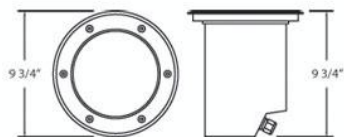

Project Information

Job Name: _____ Date: _____ Type: _____
Comments: _____