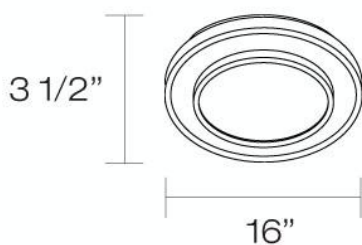

✉ 33 West Beaver Creek Road Richmond Hill
Ontario Canada L4B 1L8
☎ 800.660.5391
📠 800.660.5390
✉ info@eurofase.com
🌐 www.eurofase.com

NOIRE , 1-LIGHT FLUSHMOUNT MEDIUM

Product Specifications

Collection: Illuminations
Model No.: 19587
Height: 3.5"
Diameter: 16"
Est. Shipping Weight: 3.5508 lbs
No. of Bulbs: 1 Inc.
Bulb Wattage: 32 watts
Bulb Type: T5 =
Bulb Base: 2GX13
Bulb Voltage: 120 volts

Options Available

ITEM CODE	FINISH	SHADE
19587-011	silver	white

Colour / Shades Available

FINISH	SHADE
silver	<input checked="" type="radio"/> white

Matte chrome softly rims a unique double layered flushmount. The overlaid rings provide complex and fulfilling illumination. Lucid ivory white glass is a soothing selection that disseminates the light abundantly.