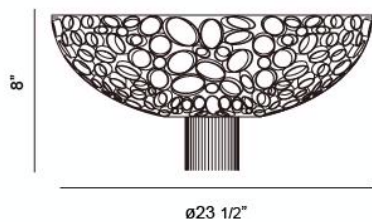

CAMEO , 3-LIGHT FLUSHMOUNT

Product Specifications

Collection:	Illuminations
Model No.:	20405
Height:	8"
Diameter:	23.5"
Est. Shipping Weight:	18.172 lbs
No. of Bulbs:	3 Inc.
Bulb Wattage:	60 watts
Bulb Type:	G9 
Bulb Base:	G9
Bulb Voltage:	120 volts

Options Available

ITEM CODE	FINISH	SHADE
20405-014	nickel	clear crystal

Colour / Shades Available

FINISH	SHADE
nickel	 clear crystal

Project Information

Job Name: _____ Date: _____ Type: _____
 Comments: _____