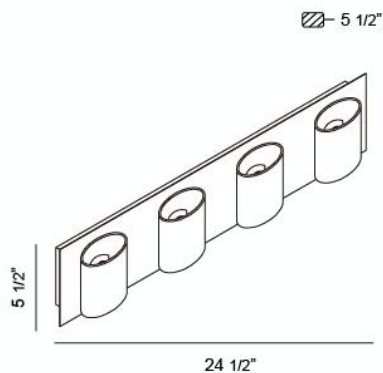

GEOS , 4-LIGHT BATHBAR

Product Specifications

Collection: Illuminations
Model No.: 20380
Height: 5.5"
Extension: 5.5"
Width: 24.5"
Est. Shipping Weight: 0.022 lbs
No. of Bulbs: 4 Inc.
Bulb Wattage: 60 watts
Bulb Type: G9
Bulb Base: G9
Bulb Voltage: 120 volts

Options Available

ITEM CODE	FINISH	SHADE
20380-014	satin nickel	opal white glass
20380-021	chrome	opal white glass

Colour / Shades Available

FINISH	SHADE
satin nickel	opal white glass
chrome	opal white glass

Project Information

Job Name: _____ Date: _____ Type: _____
Comments: _____