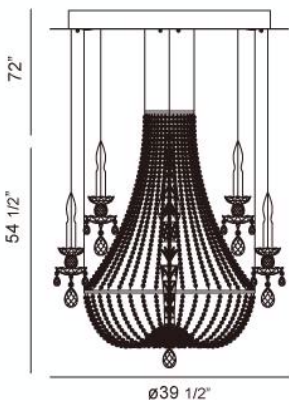

✉ 33 West Beaver Creek Road Richmond Hill
 Ontario Canada L4B 1L8
 ☎ 800.660.5391
 📠 800.660.5390
 📧 info@eurofase.com
 🌐 www.eurofase.com

OPERA , 9-LIGHT CHANDELIER

Product Specifications

Collection: Illuminations
 Model No.: 20424
 Height: 54.5"
 Chain / Cord Length: 72"
 Diameter: 39.5"
 Est. Shipping Weight: 110 lbs
 No. of Bulbs: 9
 Bulb Wattage: 50 watts
 Bulb Type: GU10 
 Bulb Base: GU10
 Bulb Voltage: 120 volts

Options Available

ITEM CODE	FINISH	SHADE
20424-015	chrome	smoke & clear crystal

Colour / Shades Available

FINISH	SHADE
chrome	 smoke & clear crystal

Project Information

Job Name: _____ Date: _____ Type: _____
 Comments: _____