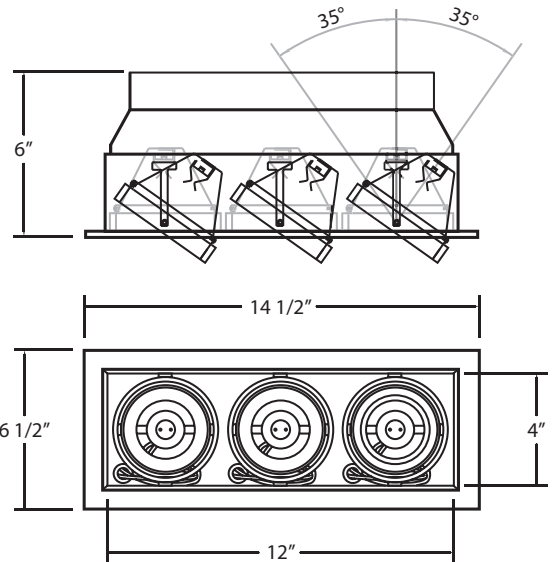

### Available Housing (Sold Separately):

24053-013 - New Construction Plate

24073-011 - Insulated Ceiling Box

Fixture	Model #	Application	Transformer	Vertical Adjustment	Cut Hole	Length	Width	Height	Lamping / Wattage
	TE113	Remodel (Non IC)	NOT INCLUDED	0°-35°	13 3/8" x 5 1/8"	14 1/2"	6 1/2"	6"	3 X 50W MR16/C 12V (LAMPS NOT INCLUDED)
	TE113TR	Remodel (Non IC)	INCLUDED	0°-35°	13 3/8" x 5 1/8"	14 1/2"	6 1/2"	6"	

Housing	Model #	Application	Cut Hole	Length	Width	Height
	24053-013	NEW CONSTRUCTION PLATE	13 3/8" x 5 1/8"	18"	9 1/4"	1 3/8"
	24073-011	INSULATED CEILING BOX	13 3/8" x 5 1/8"	22"	12 3/4"	11 1/2"