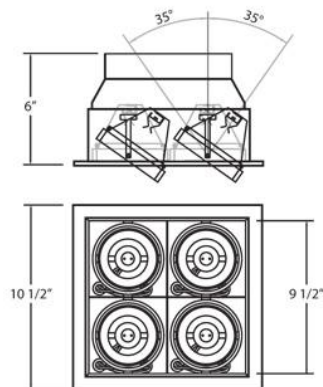

4LT, MULTIPLE RECESSED, MR16

Product Specifications

Collection:	Fundamentals
Item No.:	TE114B-01
Height:	6"
Width:	10.5"
Length:	10.5"
Est. Shipping Weight:	6.79 lbs
No. of Bulbs:	4
Bulb Wattage:	50 watts
Bulb Type:	MR16/C
Bulb Base:	GU5.3
Bulb Voltage:	12 volts

Recessed multi-light fixture series. Designed for remodel applications but also suitable for new construction applications. Adjustable 35° on both axis for aiming in any direction. Cast metal outer trim ring with beveled profile. Transformer required, sold separately.