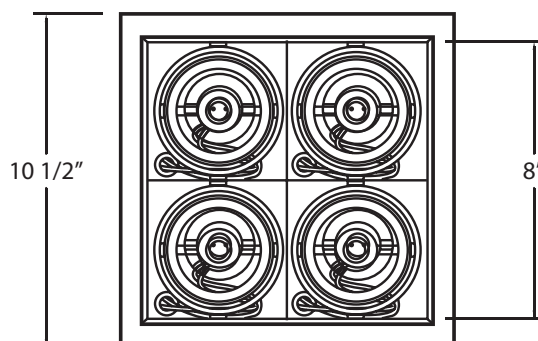

TE164B

Available Options:

-01 Black/Black

-02 White/Black

-22 White/White

-0N Platinum/Black

Available Housing (Sold Separately):

24055-017 - New Construction Plate

24075-015 - Insulated Ceiling Box

Fixture	Model #	Application	Vertical Adjustment	Cut Hole	Length	Width	Height	Lamping / Wattage
	TE164B	Remodel (Non IC)	0°-35°	9 1/2" x 9 1/2"	10 1/2"	10 1/2"	6"	4 X 50W PAR20 120V  (LAMPS NOT INCLUDED)

Housing	Model #	Application	Cut Hole	Length	Width	Height
	24055-017	NEW CONSTRUCTION PLATE	9 1/2" x 9 1/2"	12 3/4"	12 3/4"	1 3/8"
	24075-015	INSULATED CEILING BOX	9 1/2" x 9 1/2"	24"	18"	11 1/2"