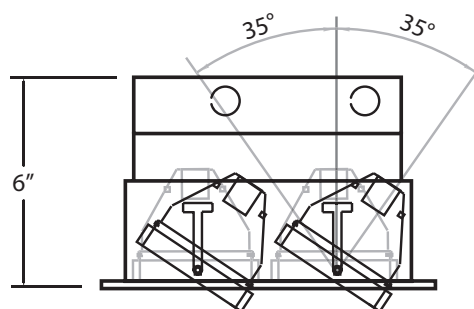

24075-015 - Insulated Ceiling Box

Fixture	Model #	Application	Vertical Adjustment	Cut Hole	Length	Width	Height	Lamping / Wattage
	TE164B	Remodel (Non IC)	0°-35°	9 1/2" x 9 1/2"	10 1/2"	10 1/2"	6"	4 X 50W PAR20 120V  (LAMPS NOT INCLUDED)

Housing	Model #	Application	Cut Hole	Length	Width	Height
	24055-017	NEW CONSTRUCTION PLATE	9 1/2" x 9 1/2"	12 3/4"	12 3/4"	1 3/8"
	24075-015	INSULATED CEILING BOX	9 1/2" x 9 1/2"	24"	18"	11 1/2"