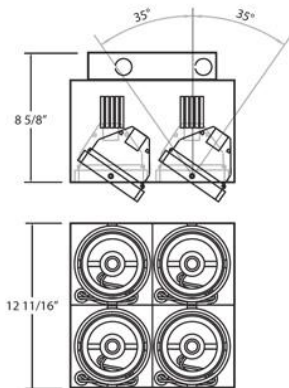

Project Information

Job Name: _____ Date: _____ Type: _____
Comments: _____