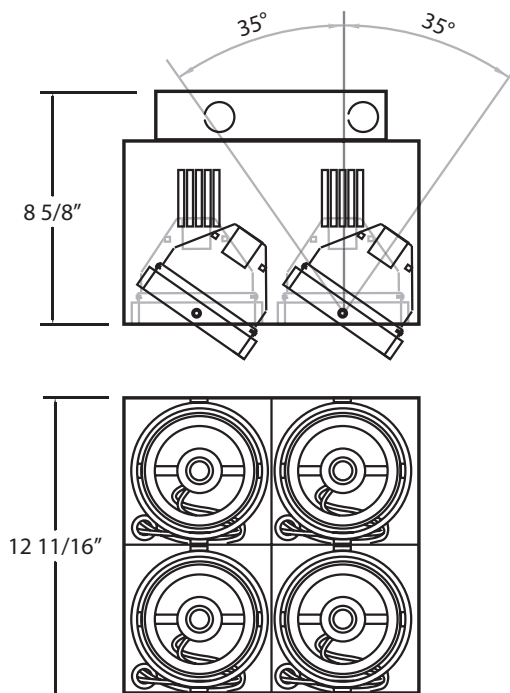

Available Options:

-01 Black

-02 White

TE224B

Available Housing (Sold Separately):

24070-010 - New Construction Plate

24090-018 - Insulated Ceiling Box

Fixture	Model #	Application	Vertical Adjustment	Cut Hole	Length	Width	Height	Lamping / Wattage
	TE224B	Remodel (Non IC)	0°-35°	12 7/8" x 12 7/8"	12 11/16"	12 11/16"	8 5/8"	4 X 75W PAR30 120V (LAMPS NOT INCLUDED)

Housing	Model #	Application	Cut Hole	Length	Width	Height
	24070-010	NEW CONSTRUCTION PLATE	12 7/8" x 12 7/8"	16 1/4"	16 1/4"	1 3/8"
	24090-018	INSULATED CEILING BOX	12 7/8" x 12 7/8"	20"	18"	11 1/2"