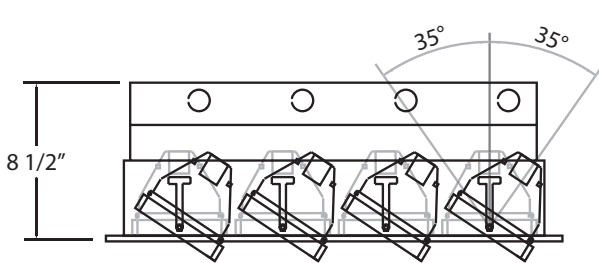

MULTIPLE RECESSED- PAR30/120V

TE134A

Available Options:

-01 Black/Black

-02 White/Black

-22 White/White

-0N Platinum/Black

Available Housing (Sold Separately):

| Fixture | Model # | Application | Vertical Adjustment | Cut Hole | Length | Width | Height | Lamping / Wattage |
|---------|---------|------------------|---------------------|------------------|---------|--------|--------|--|
| | TE134A | Remodel (Non IC) | 0°-35° | 23 1/2" x 6 3/4" | 24 1/2" | 7 3/4" | 8 1/2" | 4 X 75W PAR30 120V (LAMPS NOT INCLUDED) |

| Housing | Model # | Application | Cut Hole | Length | Width | Height |
|---------|-----------|------------------------|------------------|--------|---------|---------|
| | 24060-011 | NEW CONSTRUCTION PLATE | 23 1/2" x 6 3/4" | 28" | 11 1/4" | 1 3/8" |
| | 24080-019 | INSULATED CEILING BOX | 23 1/2" x 6 3/4" | 24" | 12 3/4" | 11 1/2" |