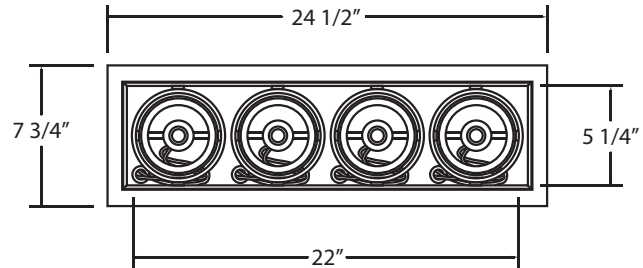

MULTIPLE RECESSED- PAR30/120V

TE134A

Available Options:

-01 Black/Black

-02 White/Black

-22 White/White

-0N Platinum/Black

Available Housing (Sold Separately):

| Fixture | Model # | Application | Vertical Adjustment | Cut Hole | Length | Width | Height | Lamping / Wattage |
|---------|---------|------------------|---------------------|------------------|---------|--------|--------|--|
| | TE134A | Remodel (Non IC) | 0°-35° | 23 1/2" x 6 3/4" | 24 1/2" | 7 3/4" | 8 1/2" | 4 X 75W PAR30 120V (LAMPS NOT INCLUDED) |

| Housing | Model # | Application | Cut Hole | Length | Width | Height |
|---------|-----------|------------------------|------------------|--------|---------|---------|
| | 24060-011 | NEW CONSTRUCTION PLATE | 23 1/2" x 6 3/4" | 28" | 11 1/4" | 1 3/8" |
| | 24080-019 | INSULATED CEILING BOX | 23 1/2" x 6 3/4" | 24" | 12 3/4" | 11 1/2" |