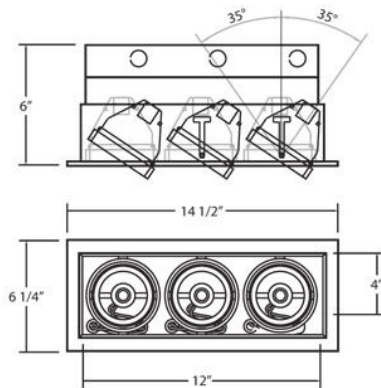

3LT, MULTIPLE RECESSED, PAR20

Product Specifications

Collection:	Fundamentals
Item No.:	TE163-22
Height:	6"
Width:	6.25"
Length:	14.5"
Est. Shipping Weight:	8.56 lbs
No. of Bulbs:	3
Bulb Wattage:	50 watts
Bulb Type:	PAR20 🔊
Bulb Base:	E26
Bulb Voltage:	120 volts

Recessed multi-light fixture series. Designed for remodel applications but also suitable for new construction applications. Adjustable 35° on both axis for aiming in any direction. Cast metal outer trim ring with beveled profile.