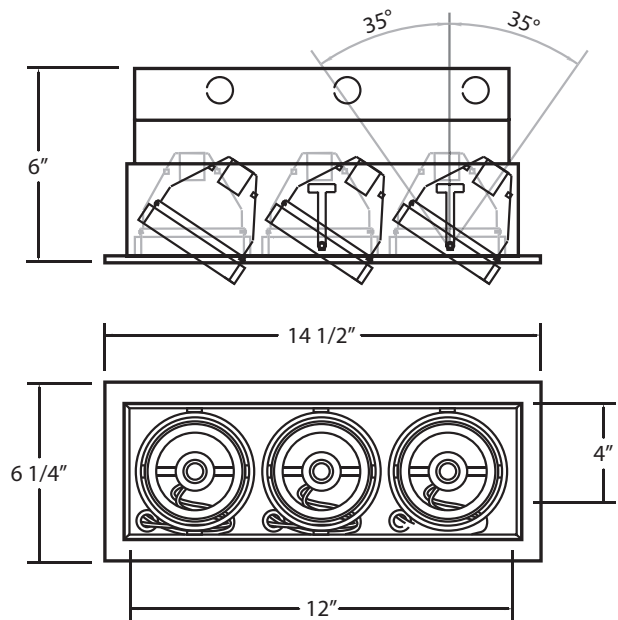

MULTIPLE RECESSED- PAR20/120V

TE163

Available Options:

-01 Black/Black

-02 White/Black

-22 White/White

-0N Platinum/Black

Available Housing (Sold Separately):

24053-013 - New Construction Plate

24073-011 - Insulated Ceiling Box

Fixture	Model #	Application	Vertical Adjustment	Cut Hole	Length	Width	Height	Lamping / Wattage
	TE163	Remodel (Non IC)	0°-35°	13 3/8" x 5 1/8"	14 1/2"	6 1/4"	6"	3 X 50W PAR20 120V (LAMPS NOT INCLUDED)

Housing	Model #	Application	Cut Hole	Length	Width	Height
	24053-013	NEW CONSTRUCTION PLATE	13 3/8" x 5 1/8"	18"	9 1/4"	1 3/8"
	24073-011	INSULATED CEILING BOX	13 3/8" x 5 1/8"	22"	12 3/4"	11 1/2"