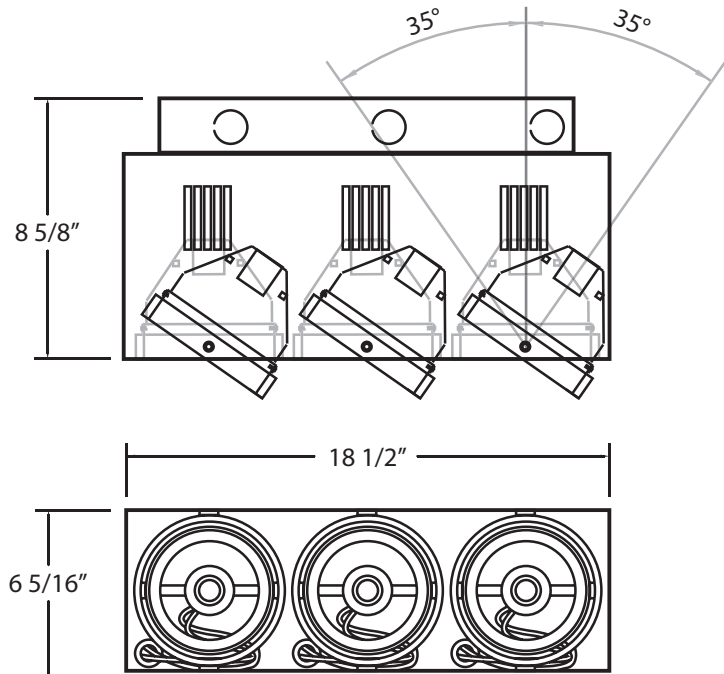

MULTIPLE TRIMLESS RECESSED- PAR30/120V

Available Options:

-01 Black

-02 White

TE223

Available Housing (Sold Separately):

24069-014 - New Construction Plate

24089-012 - Insulated Ceiling Box

Fixture	Model #	Application	Vertical Adjustment	Cut Hole	Length	Width	Height	Lamping / Wattage
	TE223	Remodel (Non IC)	0°-35°	6 1/2" X 18 5/8"	18 1/2"	6 5/16"	8 5/8"	3 X 75W PAR30 120V (LAMPS NOT INCLUDED)

Housing	Model #	Application	Cut Hole	Length	Width	Height
	24069-014	NEW CONSTRUCTION PLATE	6 1/2" X 18 5/8"	24"	11 1/4"	1 3/8"
	24089-012	INSULATED CEILING BOX	6 1/2" X 18 5/8"	24"	12 3/4"	11 1/2"