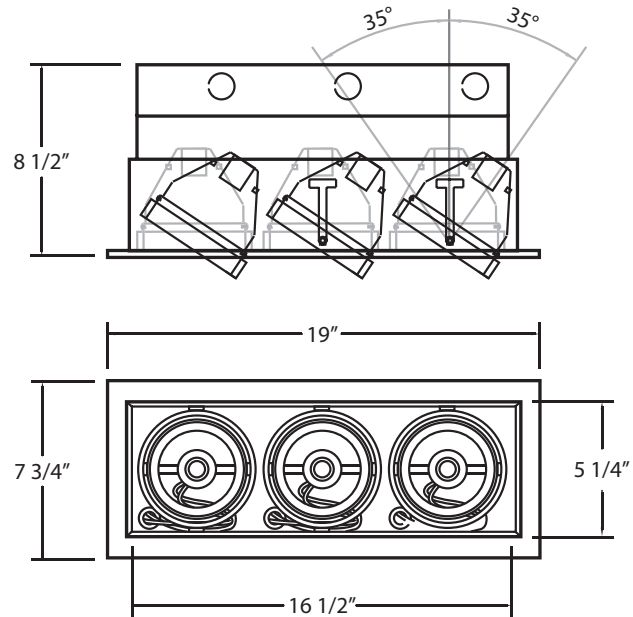

TE133

Available Options:

-01 Black/Black

-02 White/Black

-22 White/White

-0N Platinum/Black

Available Housing (Sold Separately):

24059-015 - New Construction Plate

24079-013 - Insulated Ceiling Box

Fixture	Model #	Application	Vertical Adjustment	Cut Hole	Length	Width	Height	Lamping / Wattage
	TE133	Remodel (Non IC)	0°-35°	18" x 6 3/4"	19"	7 3/4"	8 1/2"	3 X 75W PAR30 120V  (LAMPS NOT INCLUDED)

Housing	Model #	Application	Cut Hole	Length	Width	Height
	24059-015	NEW CONSTRUCTION PLATE	18" x 6 3/4"	24"	11 1/4"	1 3/8"
	24079-013	INSULATED CEILING BOX	18" x 6 3/4"	27 1/4"	12 3/4"	11 1/2"