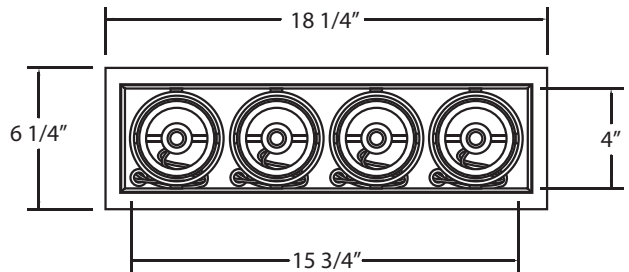

TE164A

Available Options:

-01 Black/Black

-02 White/Black

-22 White/White

-0N Platinum/Black

Available Housing (Sold Separately):

24054-010 - New Construction Plate

24074-018 - Insulated Ceiling Box

Fixture	Model #	Application	Vertical Adjustment	Cut Hole	Length	Width	Height	Lamping / Wattage
	TE164A	Remodel (Non IC)	0°-35°	17 3/8" x 5 1/8"	18 1/4"	6 1/4"	6"	4 X 50W PAR20 120V  (LAMPS NOT INCLUDED)

Housing	Model #	Application	Cut Hole	Length	Width	Height
	24054-010	NEW CONSTRUCTION PLATE	17 3/8" x 5 1/8"	21 3/4"	9 1/4"	1 3/8"
	24074-018	INSULATED CEILING BOX	17 3/8" x 5 1/8"	26"	12 3/4"	11 1/2"