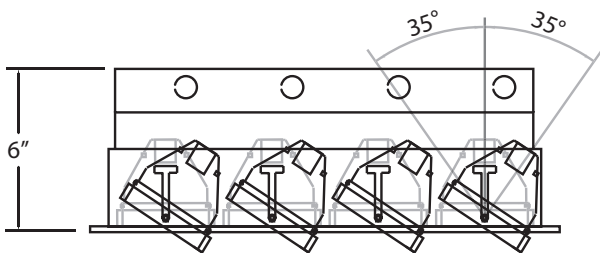

TE164A

Available Options:

-01 Black/Black

-02 White/Black

-22 White/White

-0N Platinum/Black

Available Housing (Sold Separately):

24054-010 - New Construction Plate

24074-018 - Insulated Ceiling Box

Fixture	Model #	Application	Vertical Adjustment	Cut Hole	Length	Width	Height	Lamping / Wattage
	TE164A	Remodel (Non IC)	0°-35°	17 3/8" x 5 1/8"	18 1/4"	6 1/4"	6"	4 X 50W PAR20 120V  (LAMPS NOT INCLUDED)

Housing	Model #	Application	Cut Hole	Length	Width	Height
	24054-010	NEW CONSTRUCTION PLATE	17 3/8" x 5 1/8"	21 3/4"	9 1/4"	1 3/8"
	24074-018	INSULATED CEILING BOX	17 3/8" x 5 1/8"	26"	12 3/4"	11 1/2"