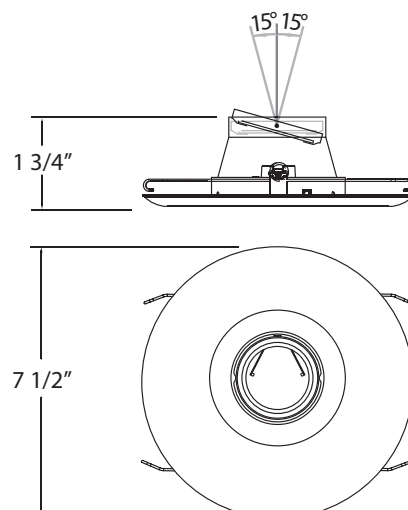

6" LINE VOLTAGE CONVERSION KITS

R010L

TH-G23

TH-G22

50W
GU10

50W
GU10

50W
GU10

Model	Finishes	Dimensions	Vertical Angle	Lamping / Wattage
R010L	-46 White/White	Ø 7 1/2" x 1 3/4"	±15°	1 X 50W GU10 120V 
TH-G23	-49 White/Chrome	Ø 7 1/2" x 1 3/4"	±15°	1 X 50W GU10 120V 
TH-G22	-02 White	Ø 7 1/2" x 2 3/4"	±15°	1 X 50W GU10 120V 

LINE VOLTAGE 50W GU10 CONVERSION KITS

Typical Existing 6" Recessed Fixture

New Adjustable Line-Voltage Halogen

Convert This...

...To This

7 1/4"

3 1/2"
7 1/2"

150W Incandescent R40/PAR 38