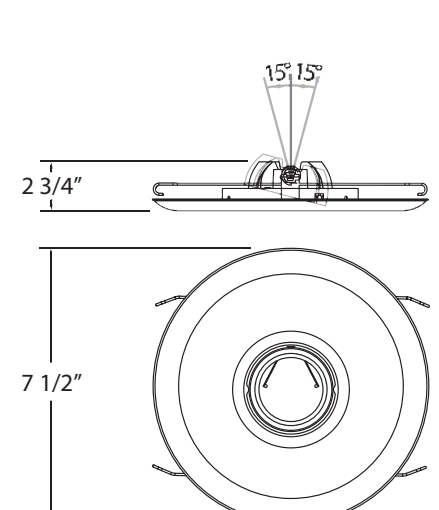

6" LINE VOLTAGE CONVERSION KITS

R010L

TH-G23

TH-G22

50W
GU10

50W
GU10

50W
GU10

Model	Finishes	Dimensions	Vertical Angle	Lamping / Wattage
R010L	-46 White/White	Ø 7 1/2" x 1 3/4"	±15°	1 X 50W GU10 120V 
TH-G23	-49 White/Chrome	Ø 7 1/2" x 1 3/4"	±15°	1 X 50W GU10 120V 
TH-G22	-02 White	Ø 7 1/2" x 2 3/4"	±15°	1 X 50W GU10 120V 

LINE VOLTAGE 50W GU10 CONVERSION KITS

Typical Existing 6" Recessed Fixture

New Adjustable Line-Voltage Halogen

Convert This...

...To This

7 1/4"

3 1/2"
7 1/2"

150W Incandescent R40/PAR 38