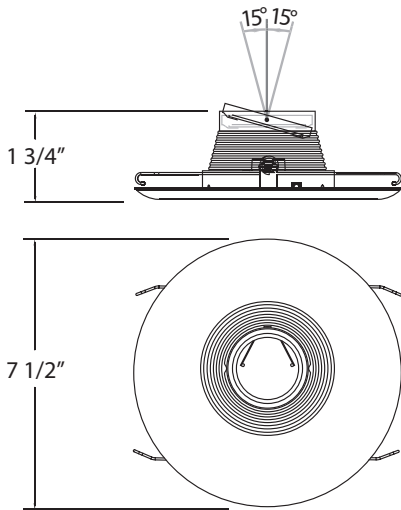

6" LINE VOLTAGE CONVERSION KITS

R010L

TH-G23

TH-G22

50W
GU10

50W
GU10

50W
GU10

Model	Finishes	Dimensions	Vertical Angle	Lamping / Wattage
R010L	-46 White/White	Ø 7 1/2" x 1 3/4"	±15°	1 X 50W GU10 120V 
TH-G23	-49 White/Chrome	Ø 7 1/2" x 1 3/4"	±15°	1 X 50W GU10 120V 
TH-G22	-02 White	Ø 7 1/2" x 2 3/4"	±15°	1 X 50W GU10 120V 

LINE VOLTAGE 50W GU10 CONVERSION KITS

Typical Existing 6" Recessed Fixture

New Adjustable Line-Voltage Halogen

Convert This...

...To This

7 1/4"

3 1/2"
7 1/2"

150W Incandescent R40/PAR 38