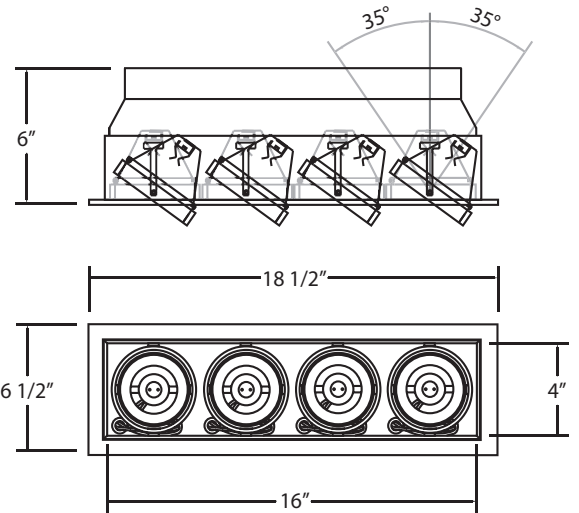

TE114A - Remodel without Transformer

OR

TE114ATR - Remodel with Transformer

Available Housing (Sold Separately):

24054-010 - New Construction Plate

24074-018 - Insulated Ceiling Box

Fixture	Model #	Application	Transformer	Vertical Adjustment	Cut Hole	Length	Width	Height	Lamping / Wattage
	TE114A	Remodel (Non IC)	NOT INCLUDED	0°-35°	17 3/8" x 5 1/8"	18 1/2"	6 1/2"	6"	4 X 50W MR16/C 12V (LAMPS NOT INCLUDED)
	TE114ATR	Remodel (Non IC)	INCLUDED	0°-35°	17 3/8" x 5 1/8"	18 1/2"	6 1/2"	6"	
Housing	Model #	Application			Cut Hole	Length	Width	Height	
	24054-010	NEW CONSTRUCTION PLATE			17 3/8" x 5 1/8"	21 3/4"	9 1/4"	1 3/8"	
	24074-018	INSULATED CEILING BOX			17 3/8" x 5 1/8"	26"	12 3/4"	11 1/2"	