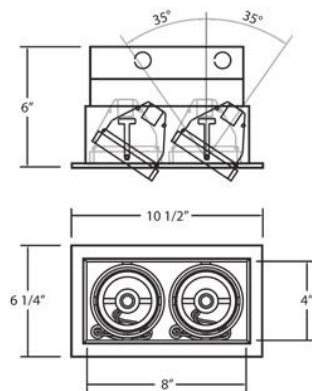

2LT, MULTIPLE RECESSED, PAR20

Product Specifications

Collection:	Fundamentals
Item No.:	TE162-0N
Height:	6"
Width:	6.25"
Length:	10.5"
Est. Shipping Weight:	4.94 lbs
No. of Bulbs:	2
Bulb Wattage:	50 watts
Bulb Type:	PAR20 🔊
Bulb Base:	E26
Bulb Voltage:	120 volts

Recessed multi-light fixture series. Designed for remodel applications but also suitable for new construction applications. Adjustable 35° on both axis for aiming in any direction. Cast metal outer trim ring with beveled profile.