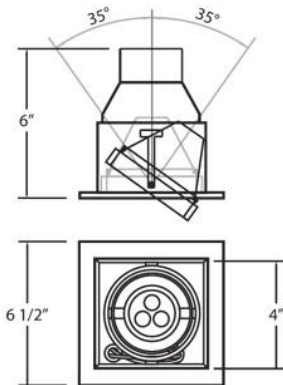

Project Information

Job Name: _____ Date: _____ Type: _____
Comments: _____