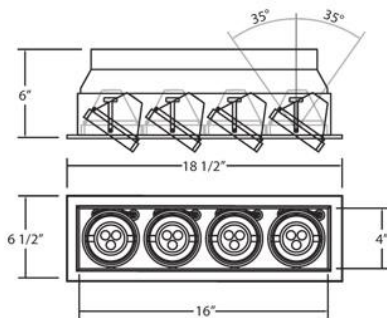

Project Information

Job Name: _____ Date: _____ Type: _____

Comments: _____