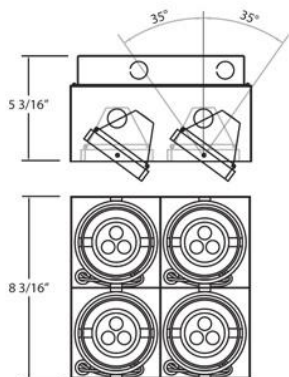

Project Information

Job Name: _____ Date: _____ Type: _____

Comments: _____