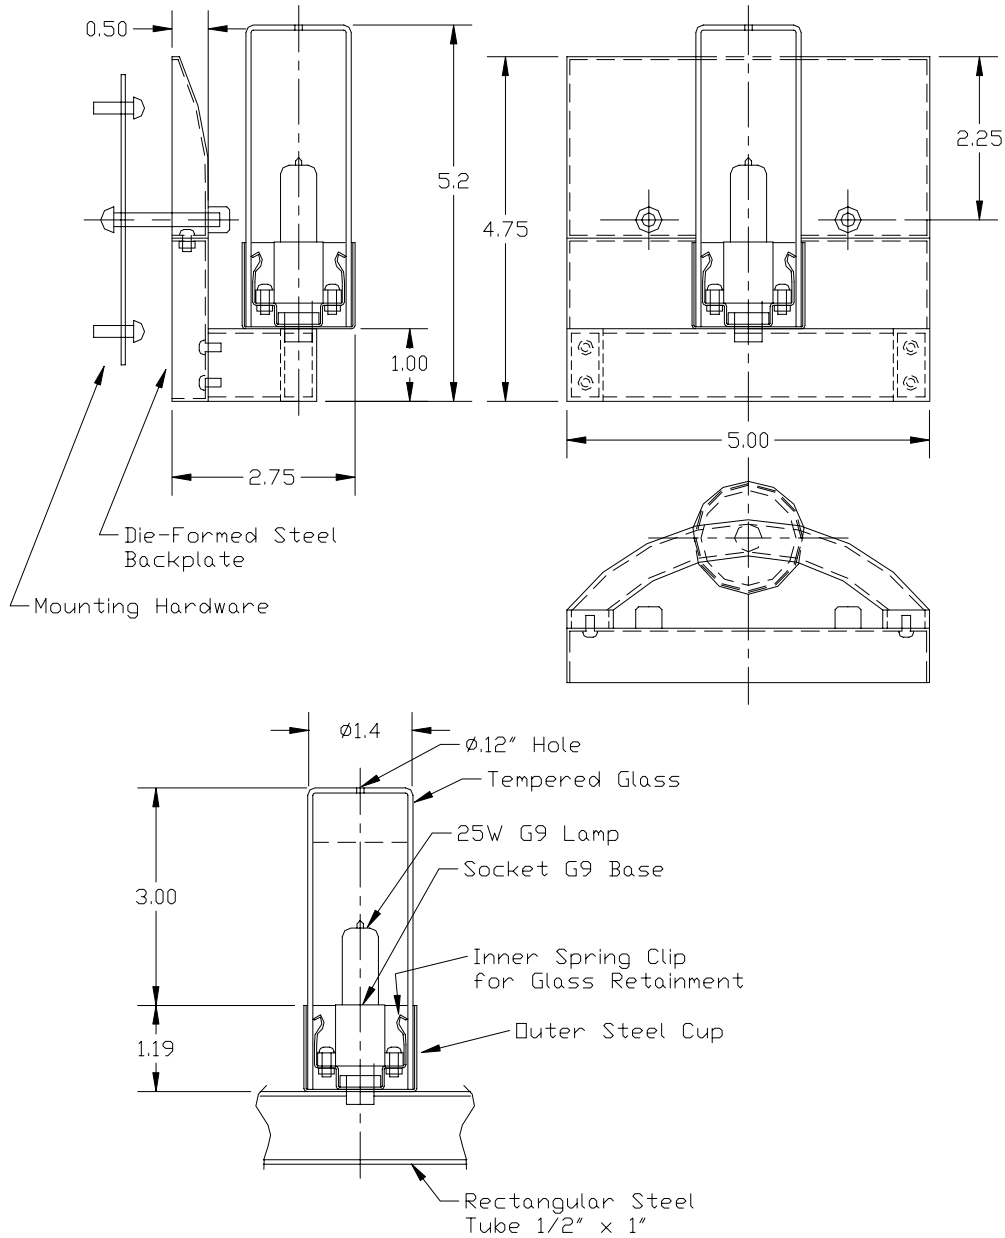

FORECAST

LIGHTOLIER

Specification Sheet

Wall Fixture

Model: **F1564-36 Satin Nickel**
F1564-68 Deep Bronze

Glass: Etched with Clear

Finishes: -36 Satin Nickel

-68 Deep Bronze

Width: 5" Height: 5-1/4" Extension: 2-3/4"

Lamps: 1 – 25W Halogen G9 Base (Included)

Labels: cULus Listed. Suitable for Dry Location.