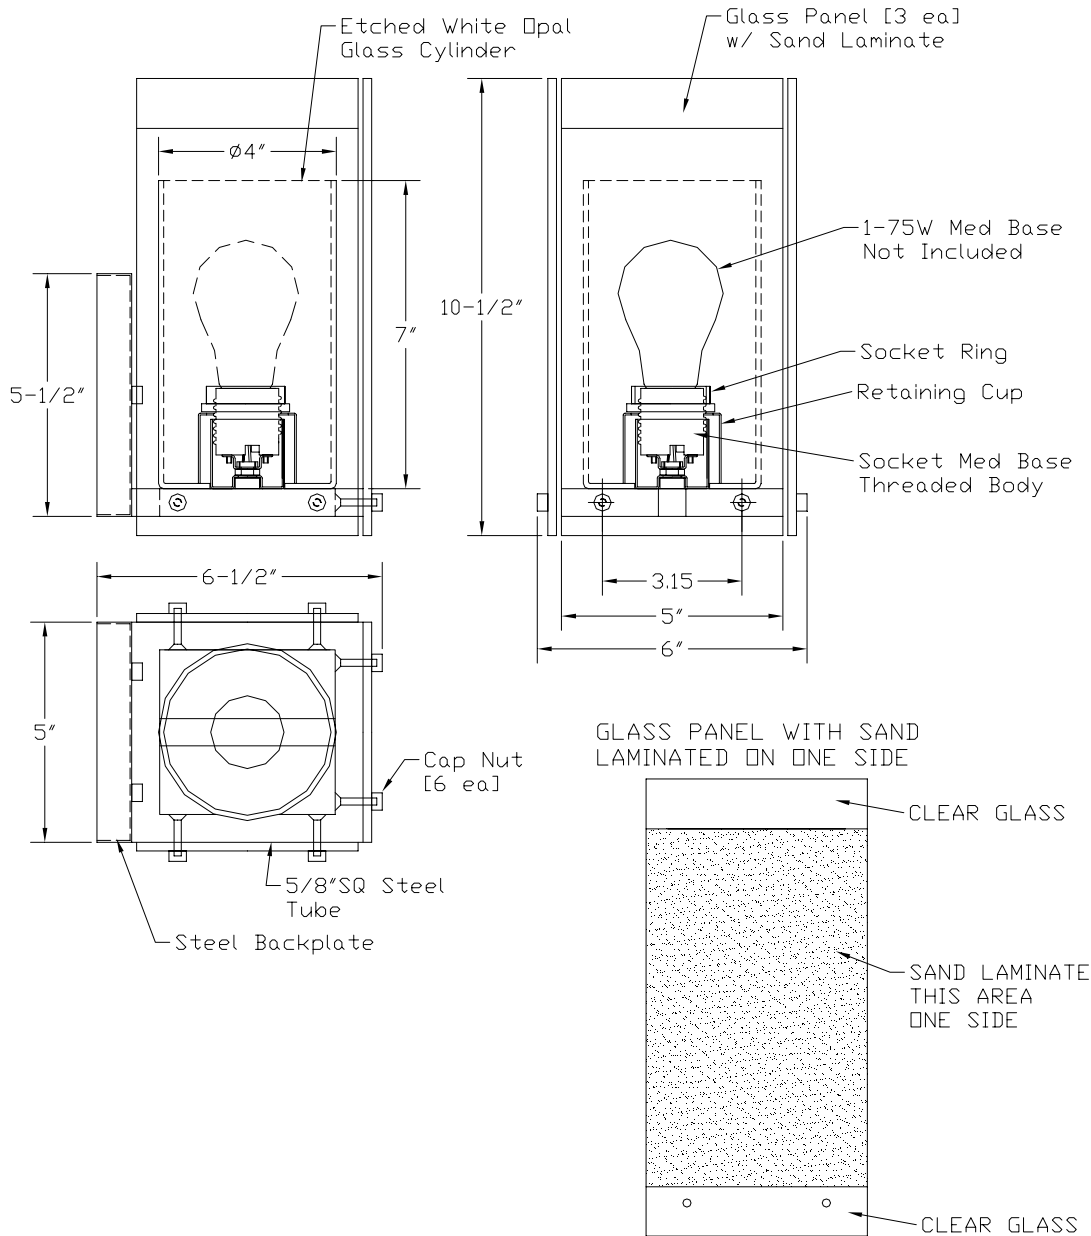

FORECAST

LIGHTOLIER

Specification Sheet

Wall Fixture

Model: **F1933-36 Satin Nickel**
F1933-68 Deep Bronze

Panel: Sand on Clear Glass
 Glass: Etched White Opal
 Finishes: Satin Nickel -36; Deep Bronze -68
 Width: 6" Height: 10-1/2" Extension: 6-1/2"
 Lamps: 1 – 75W Medium Base (Not Included)
 Labels: cULus Listed. Suitable for Dry Location.