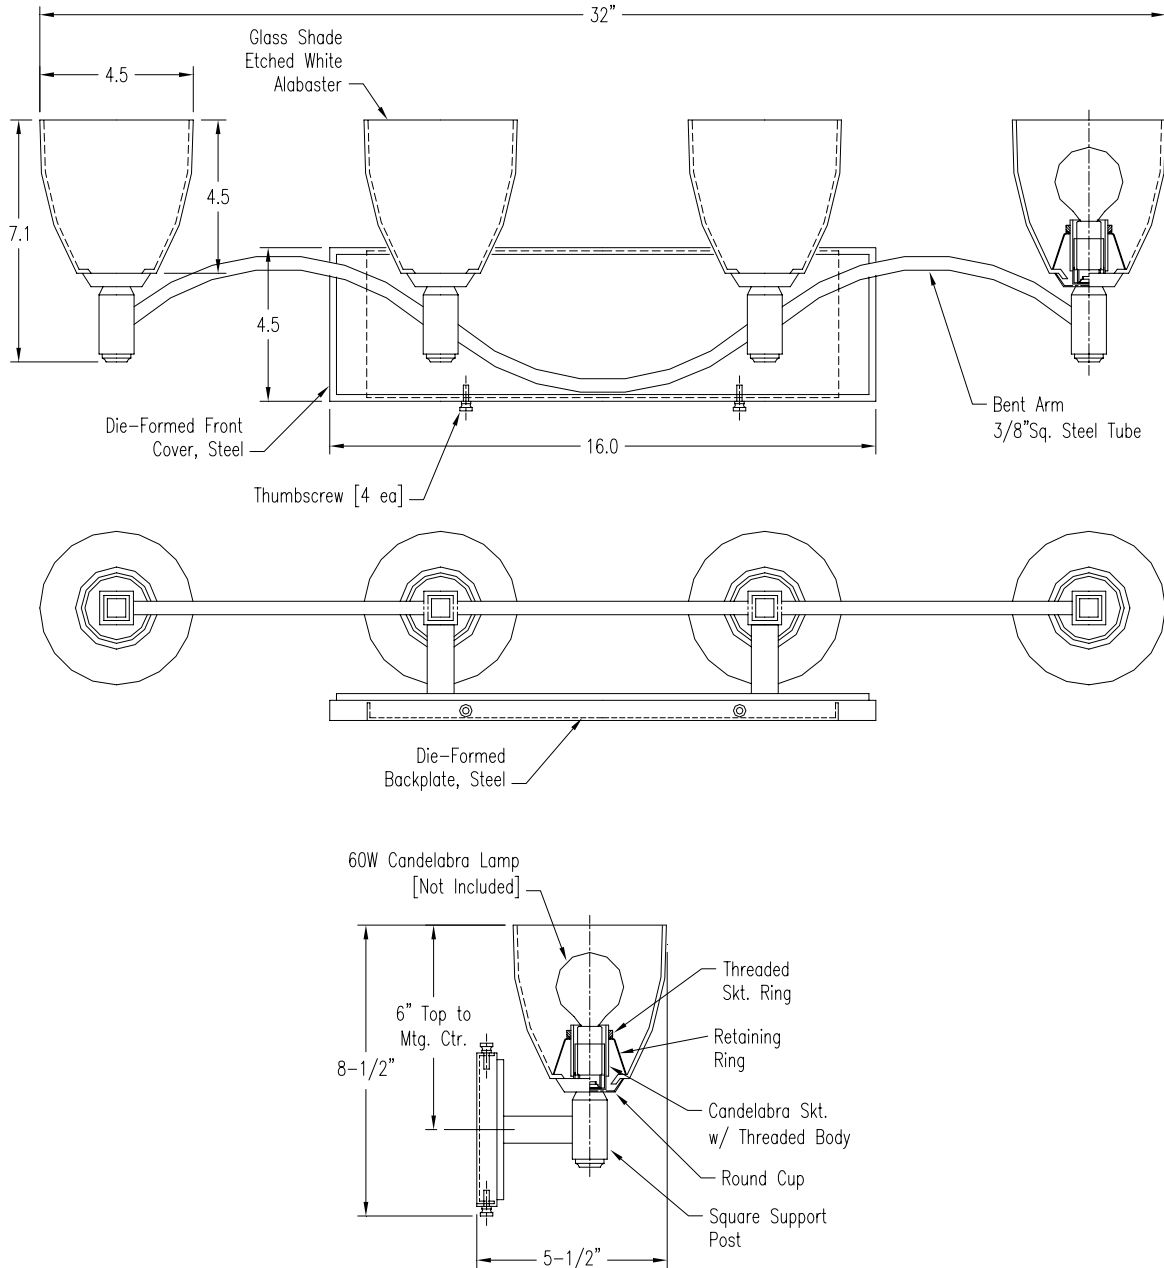

FORECAST
 LIGHTOLIER

Specification Sheet

Bath Fixture

Model: F4426-35 Chrome

Glass: White Alabaster
 Finish: Chrome
 Width: 32" Height: 8-1/2" Extension: 5-1/2"
 Lamps: 4 – 60W Candelabra Base (Not Included)
 Labels: cULus Listed. Suitable for Damp Locations.