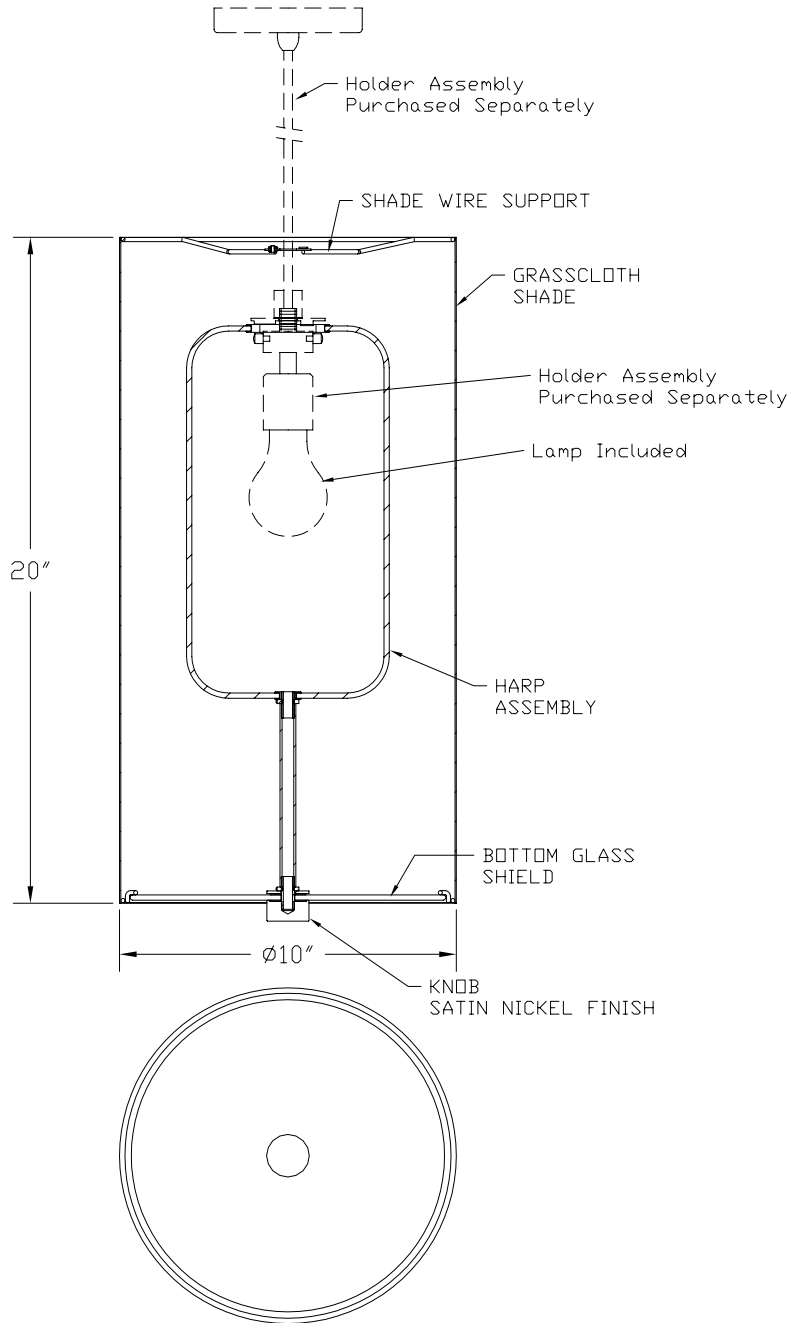

Pendant Shade

Specification Sheet

Model: **F5208 White Grasscloth**

Width: 10" Height: 20"
Glass: Etched White
Pendant Holder Sold Separately