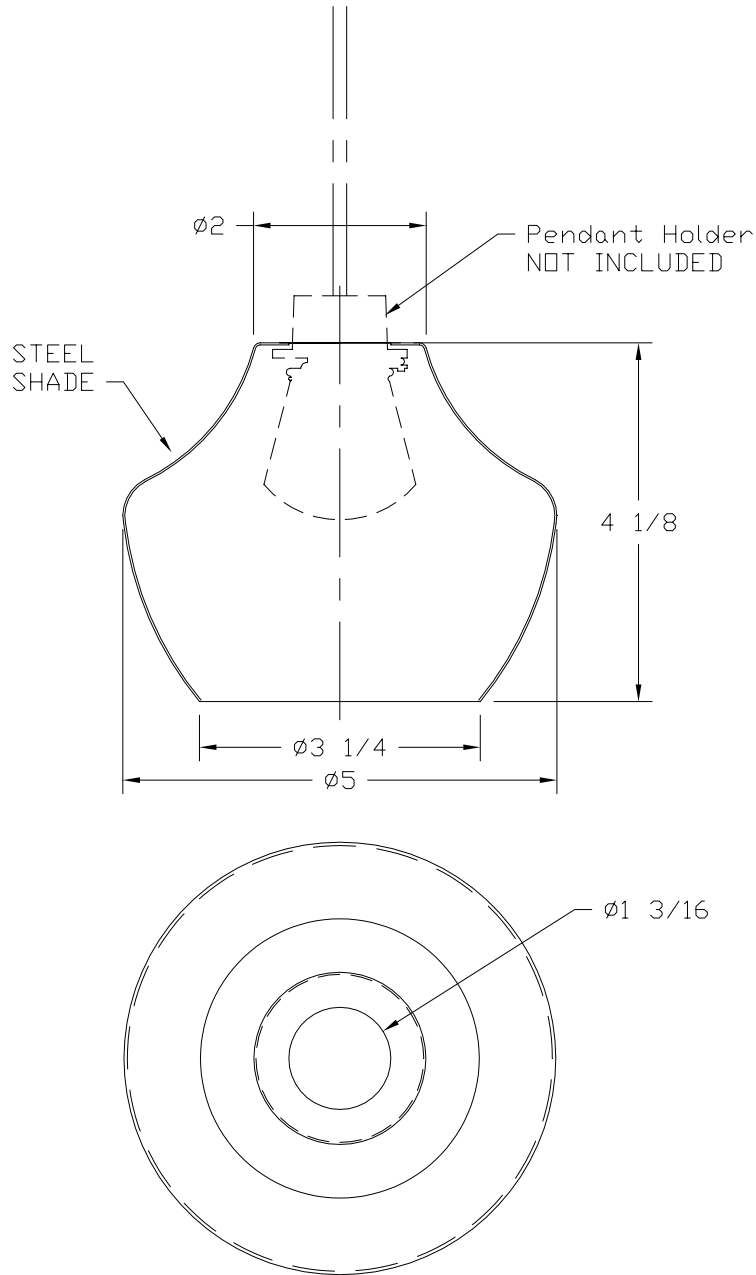

FORECAST

LIGHTOLIER

Specification Sheet

Mini Pendant Metal Shade

Models: **F5812-36 Satin Nickel**
F5812-68 Deep Bronze

Finishes: Satin Nickel -36; Deep Bronze -68

Height: 4-1/8" Width: 5"

Holder: Use with Low Voltage Holder Only, Purchased Separately.