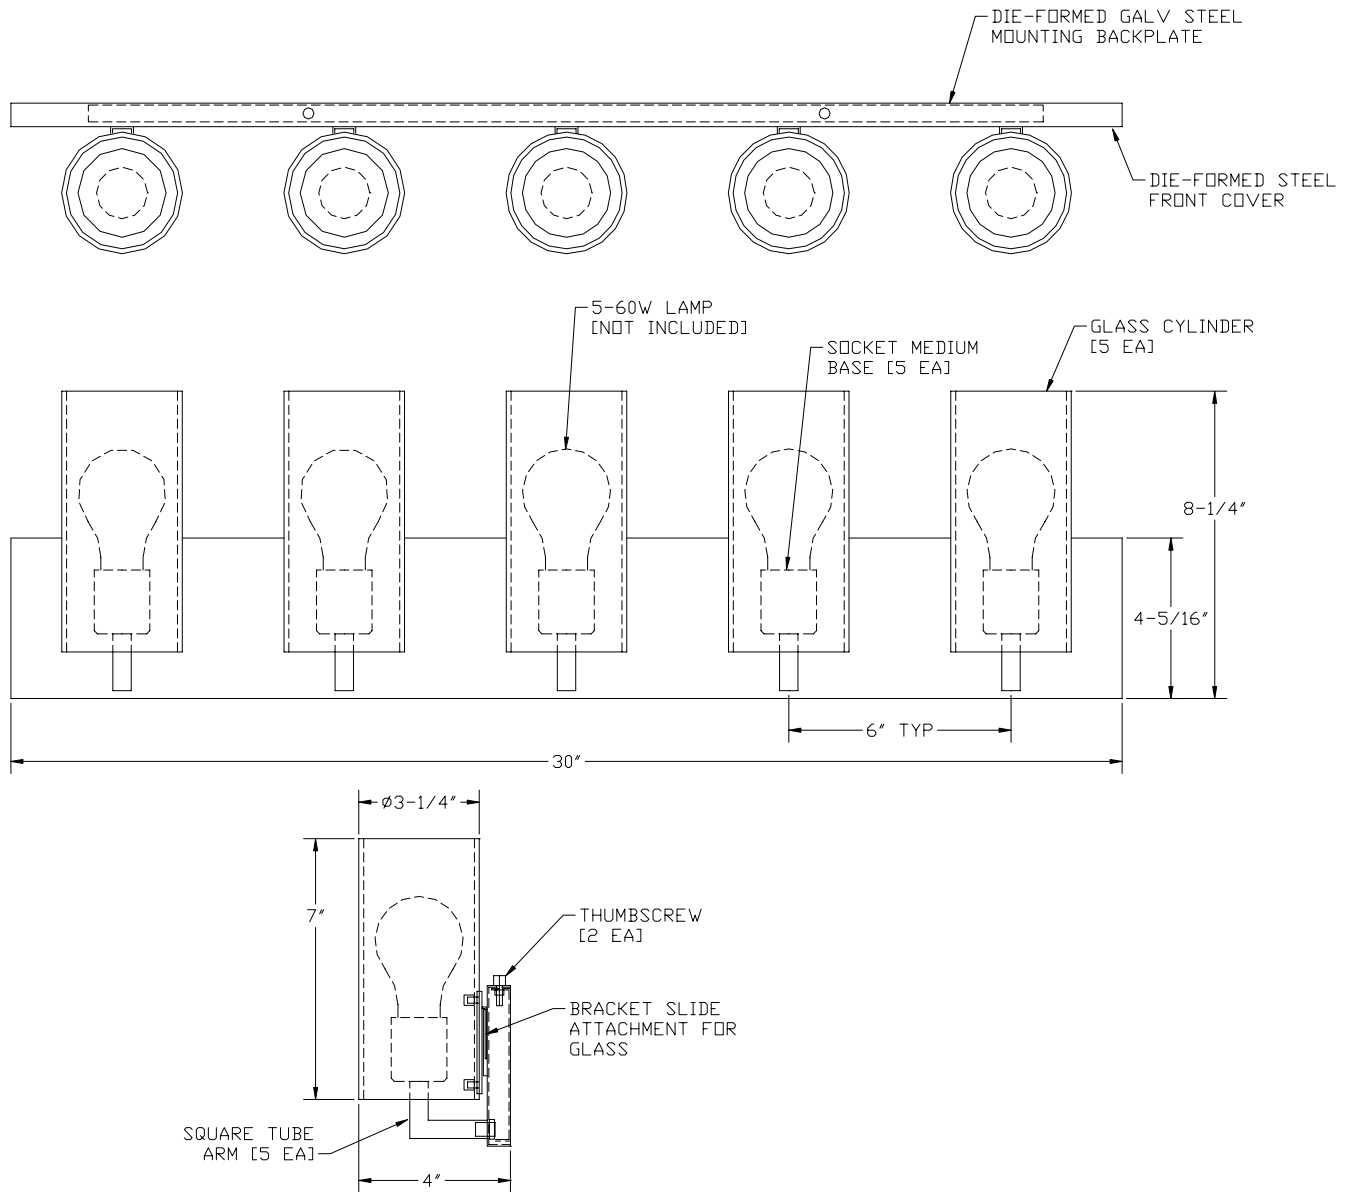

  
**FORECAST**  
 LIGHTOLIER®

**Specification Sheet**

**Bath Fixture**

**Model: F4508-36 Satin Nickel**

Glass: Etched White Opal  
 Finish: Satin Nickel  
 Width: 30" Height: 8-1/4" Extension: 4"  
 Lamps: 5 – 75W Medium Base (Not Included)  
 Label: cULus Listed. Suitable for Damp Location.