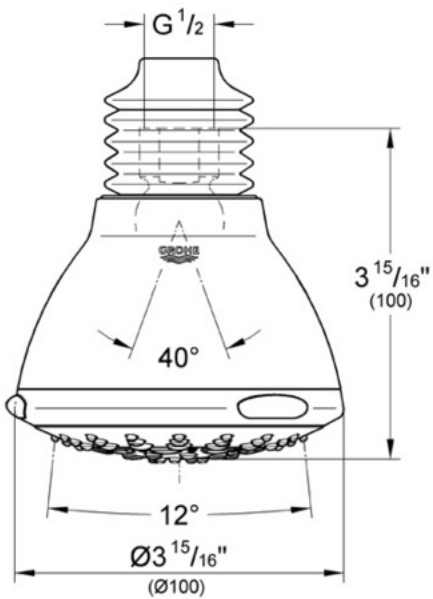

Relexa Ultra 27 068

5 Shower Head

Description

5 spray patterns
Euro style with gray bellows
1/2" NP female threads
GROHE DreamSpray®; Technology
SpeedClean®; anti-lime system
Can be used with standard shower arm
Spray patterns:
Normal spray/Rain spray/Jet spray/Massage
spray/Champagne spray

Flow Rate

2.5 gpm at 80 psi (9.5 lpm)

Code Compliance

- * ASME/ANSI A112.18.M
- * ASSE Standard 1016
- * ANSI/NSF Standard 61

Finish Options

- 27 068 OOO Chrome
- 27 068 ENO Infinity Brushed Nickel
- 27 068 ZBO Oil Rubbed Bronze