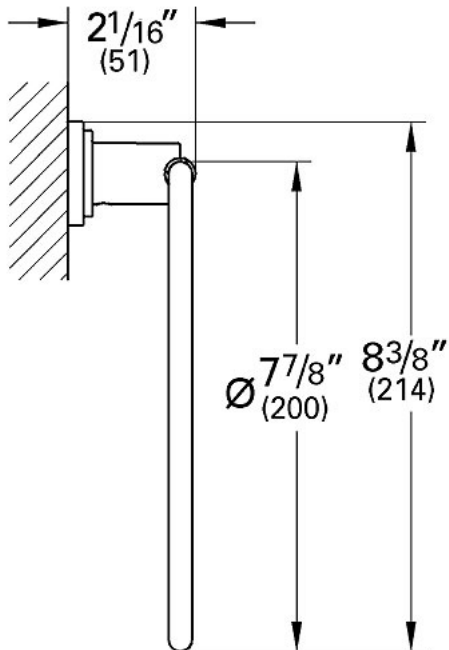

Atrio 40 307 Towel Ring

Description

8" towel ring

Flow Rate

N/A

Code Compliance

* ASME/ANSI A112.18.M

Finish Options