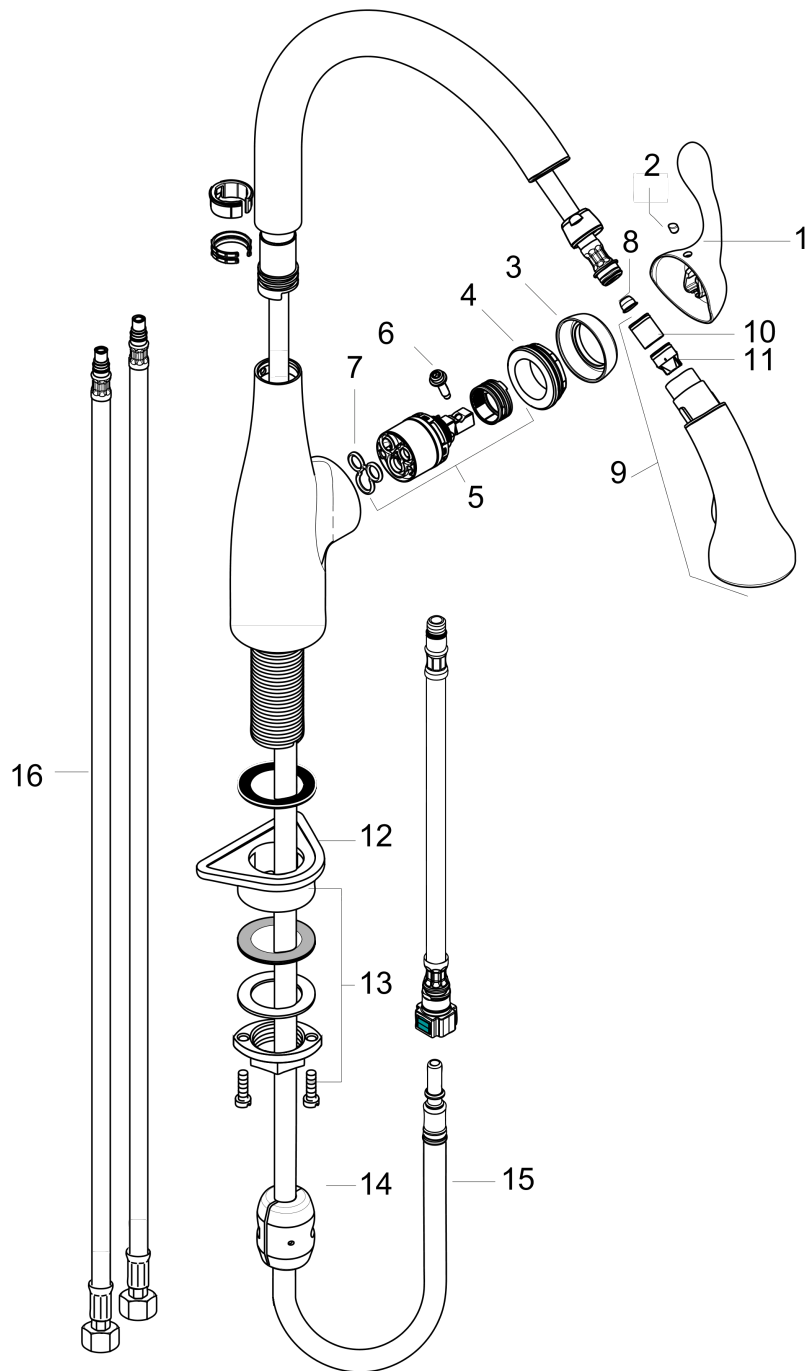

Allegro E
Allegro E Gourmet 2-Spray Prep Kitchen Faucet, Pull-Down
 Finishes : **Chrome** Part no. : **04297000**

Description

Features

- Swivel range 150°
- Full and needle spray
- Locking spray diverter (reverts to default spray mode upon valve closing)
- MagFit magnetic sprayhead docking
- Flow: 1.75 GPM
- $\frac{3}{8}$ " compression

Optional accessories

- Universal Base Plate for Single-Hole Kitchen Faucets, 10" (#14019USA)

Item details

List Price \$ 602.00

Technology

Compliance

Product image

Scale drawing

Allegro E
Allegro E Gourmet 2-Spray Prep Kitchen Faucet, Pull-Down
Finishes : **Chrome** Part no. : **04297000**

Exploded drawing

Year of production: >08/10

Allegro E
Allegro E Gourmet 2-Spray Prep Kitchen Faucet, Pull-Down
 Finishes : **Chrome** Part no. : **04297000**

Spare parts list

Year of production: >08/10

Pos.	Description	Part no.	Price	PU
1	handle	98597001	-	1
2	screw cover	88655000	-	1
3	flange	96468000	-	1
4	nut	96461000	-	1
5	cartridge, assy	92730000	-	1
6	handspray	98599001	-	1
7	fixing set (Ø 34)	95049000	-	1
8	support	97523000	-	1
9	hose 1,50 m	88624000	-	1
10	weight	98551000	-	1
11	seal	95008000	-	1
12	locking screw for handle	95140000	-	1
13	filter	97735000	-	1
14	non return valve	95340000	-	1
15	set of non return valves DW 15	97350000	-	1
16	connection hose 900 mm M8x0,75 G3/8	96316000	-	1
a	connection hose 600 mm M10x1	95561000	-	1