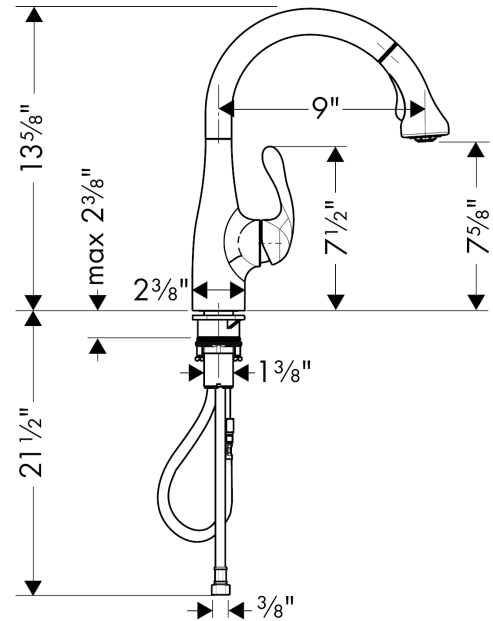

Allegro E
Allegro E Gourmet 2-Spray Prep Kitchen Faucet, Pull-Down
 Finishes : **Chrome** Part no. : **04297000**

Description

Features

- Swivel range 150°
- Full and needle spray
- Locking spray diverter (reverts to default spray mode upon valve closing)
- MagFit magnetic sprayhead docking
- Flow: 1.75 GPM
- $\frac{3}{8}$ " compression

Optional accessories

- Universal Base Plate for Single-Hole Kitchen Faucets, 10" (#14019USA)

Item details

List Price \$ 602.00

Technology

Compliance

Product image

Scale drawing

Allegro E
Allegro E Gourmet 2-Spray Prep Kitchen Faucet, Pull-Down
Finishes : **Chrome** Part no. : **04297000**

Exploded drawing

Year of production: >08/10

Allegro E
Allegro E Gourmet 2-Spray Prep Kitchen Faucet, Pull-Down
 Finishes : **Chrome** Part no. : **04297000**

Spare parts list

Year of production: >08/10

Pos.	Description	Part no.	Price	PU
1	handle	98597001	-	1
2	screw cover	88655000	-	1
3	flange	96468000	-	1
4	nut	96461000	-	1
5	cartridge, assy	92730000	-	1
6	handspray	98599001	-	1
7	fixing set (Ø 34)	95049000	-	1
8	support	97523000	-	1
9	hose 1,50 m	88624000	-	1
10	weight	98551000	-	1
11	seal	95008000	-	1
12	locking screw for handle	95140000	-	1
13	filter	97735000	-	1
14	non return valve	95340000	-	1
15	set of non return valves DW 15	97350000	-	1
16	connection hose 900 mm M8x0,75 G3/8	96316000	-	1
a	connection hose 600 mm M10x1	95561000	-	1