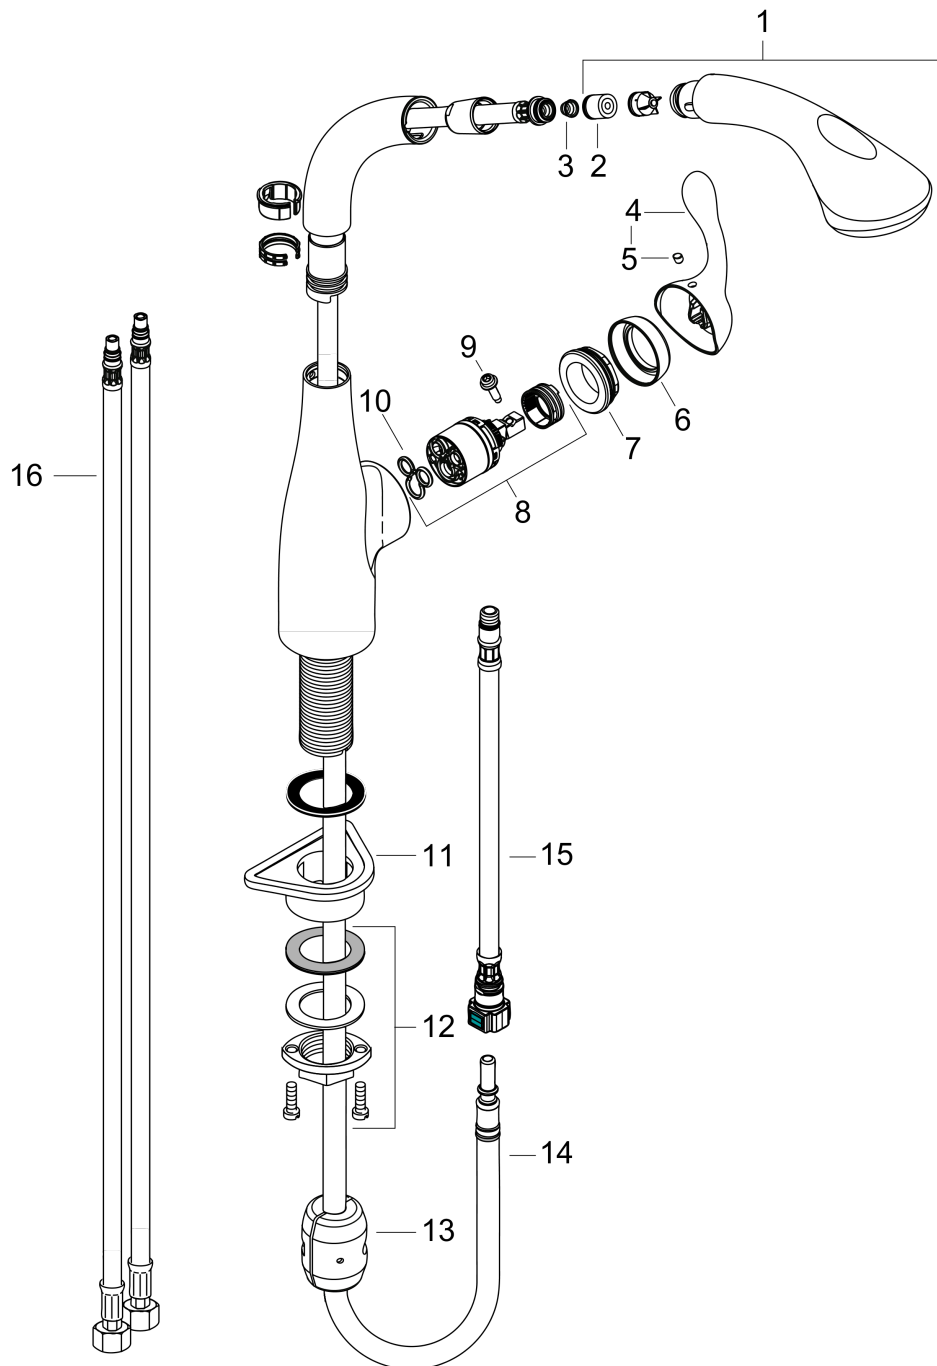

Allegro E
Allegro E 2-Spray SemiArc Kitchen Faucet, Pull-Out
 Finishes : **Steel Optik** Part no. : **06461860**

Description

Features

- Swivel range 150°
- Full and needle spray
- Toggle spray diverter
- Flow: 1.75 GPM
- Ceramic cartridge
- 3/8" compression

Optional accessories

- Universal Base Plate for Single-Hole Kitchen Faucets, 10" (#14019USA)

Item details

List Price \$ 727.00

Technology

Compliance

Product image

Scale drawing

Allegro E
Allegro E 2-Spray SemiArc Kitchen Faucet, Pull-Out
Finishes : **Steel Optik** Part no. : **06461860**

Exploded drawing

Year of production: >11/06

Allegro E
Allegro E 2-Spray SemiArc Kitchen Faucet, Pull-Out
 Finishes : **Steel Optik** Part no. : **06461860**

Spare parts list

Year of production: >11/06

Pos.	Description	Part no.	Price	PU
1	handspray	98598801	-	1
2	set of non return valves DW 15	97350000	-	1
3	filter	97735000	-	1
4	handle	98597801	-	1
5	screw cover	88655000	-	1
6	flange	96468800	-	1
7	nut	96461000	-	1
8	cartridge, assy	92730000	-	1
9	locking screw for handle	95140000	-	1
10	seal	95008000	-	1
11	support	97523000	-	1
12	fixing set (Ø 34)	95049000	-	1
13	weight	92500000	-	1
14	hose 1,50 m	88624000	-	1
15	connection hose 600 mm M10x1	95561000	-	1
16	connection hose 35½" M8x0,75 3/8"	96316001	-	1
a	non return valve	95340000	-	1