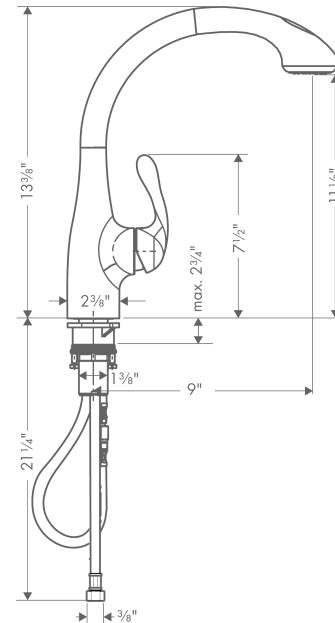

Allegro E
Allegro E 2-Spray SemiArc Kitchen Faucet, Pull-Out
 Finishes : **Steel Optik** Part no. : **06461860**

Description

Features

- Swivel range 150°
- Full and needle spray
- Toggle spray diverter
- Flow: 1.75 GPM
- Ceramic cartridge
- 3/8" compression

Optional accessories

- Universal Base Plate for Single-Hole Kitchen Faucets, 10" (#14019USA)

Item details

List Price \$ 727.00

Technology

Compliance

Product image

Scale drawing

Allegro E
Allegro E 2-Spray SemiArc Kitchen Faucet, Pull-Out
Finishes : **Steel Optik** Part no. : **06461860**

Exploded drawing

Year of production: >11/06

Allegro E
Allegro E 2-Spray SemiArc Kitchen Faucet, Pull-Out
 Finishes : **Steel Optik** Part no. : **06461860**

Spare parts list

Year of production: >11/06

Pos.	Description	Part no.	Price	PU
1	handspray	98598801	-	1
2	set of non return valves DW 15	97350000	-	1
3	filter	97735000	-	1
4	handle	98597801	-	1
5	screw cover	88655000	-	1
6	flange	96468800	-	1
7	nut	96461000	-	1
8	cartridge, assy	92730000	-	1
9	locking screw for handle	95140000	-	1
10	seal	95008000	-	1
11	support	97523000	-	1
12	fixing set (Ø 34)	95049000	-	1
13	weight	92500000	-	1
14	hose 1,50 m	88624000	-	1
15	connection hose 600 mm M10x1	95561000	-	1
16	connection hose 35½" M8x0,75 3/8"	96316001	-	1
a	non return valve	95340000	-	1